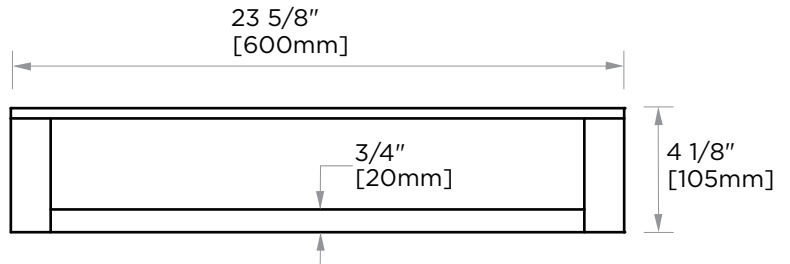

BERLIN COLLECTION
GALSS TOWEL SHELF
WITH TOWEL BAR 24"
232672

PRODUCT NAME: GALSS TOWEL SHELF WITH TOWEL BAR 24"

PRODUCT CODE: 232672

MATERIAL: All-brass construction

KEY FEATURES: Contemporary design with solid bold rectangular geometry.

NOTE: Dimensions and specifications are subject to change without notice.