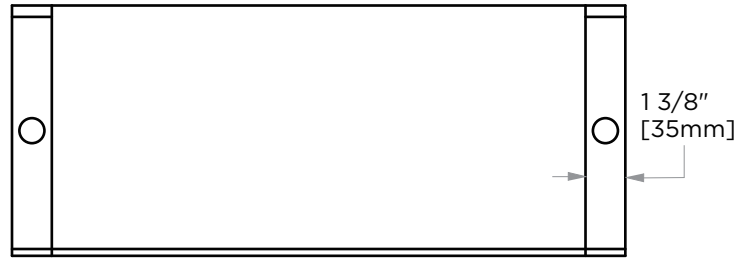

NOTE: Dimensions and specifications are subject to change without notice.