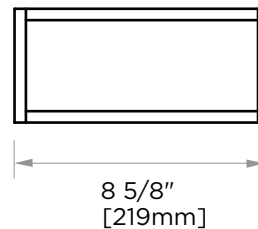

BERLIN COLLECTION
GALSS TOWEL SHELF
WITH TOWEL BAR 24"
232672

PRODUCT NAME: GALSS TOWEL SHELF WITH TOWEL BAR 24"

PRODUCT CODE: 232672

MATERIAL: All-brass construction

KEY FEATURES: Contemporary design with solid bold rectangular geometry.

NOTE: Dimensions and specifications are subject to change without notice.