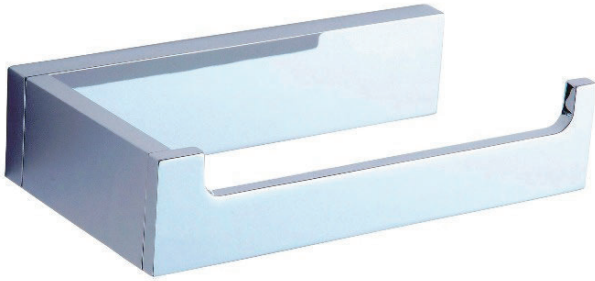

**BERLIN COLLECTION**  
**TISSUE HOLDER**  
232151

**PRODUCT NAME:** TISSUE HOLDER

**PRODUCT CODE:** 232151

**MATERIAL:** All-brass construction

**KEY FEATURES:** Contemporary design with solid bold rectangular geometry.

**STOCKED FINISHES:**

- Polished Chrome (99)
- Brushed Nickel (81)
- Polished Nickel (68)
- Matte Black (48)
- Brushed Brass (78)

**SPECIAL FINISHES AVAILABLE:** 26 options available. Please see our website for full list samples