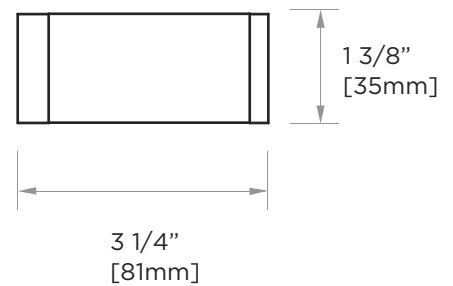

NOTE: Dimensions and specifications are subject to change without notice.