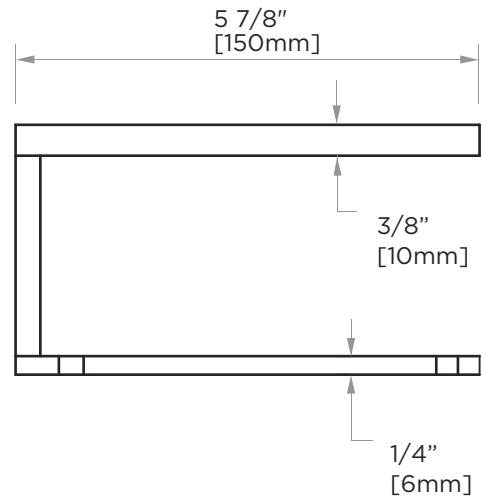

NOTE: Dimensions and specifications are subject to change without notice.