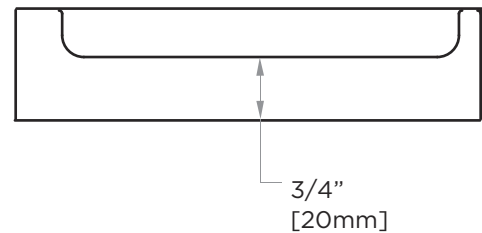

NOTE: Dimensions and specifications are subject to change without notice.