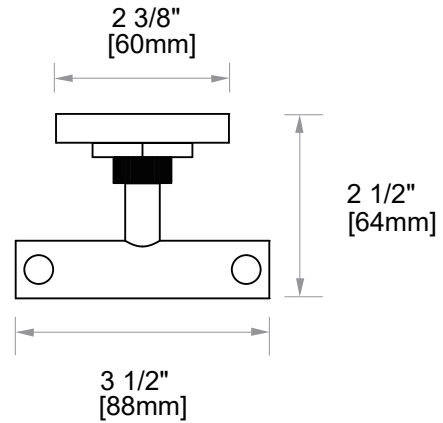

**WINDSOR COLLECTION**  
**DOUBLE ROBE HOOK**  
224132

**PRODUCT NAME:** DOUBLE ROBE HOOK

**PRODUCT CODE:** 224132

**MATERIAL:** All-brass construction

**STOCKED FINISHES:**

- Polished Chrome (99)
- Polished Nickel (68)
- Unlacquered Brass (75)