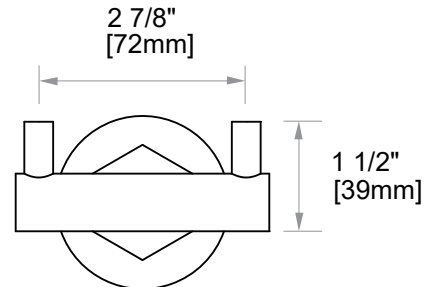

**WINDSOR COLLECTION**  
**DOUBLE ROBE HOOK**  
224132

**PRODUCT NAME:** DOUBLE ROBE HOOK

**PRODUCT CODE:** 224132

**MATERIAL:** All-brass construction

**STOCKED FINISHES:**

- Polished Chrome (99)
- Polished Nickel (68)
- Unlacquered Brass (75)