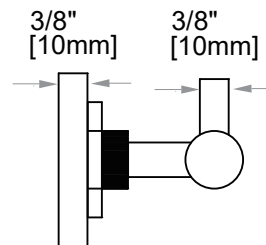

WARRANTY:

Lifetime Limited (Residential Use)
One Year (Commercial Use)

NOTE: Dimensions and specifications are subject to change without notice.