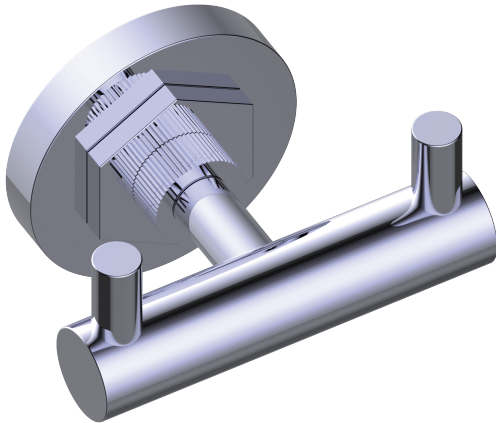

**WINDSOR COLLECTION**  
**DOUBLE ROBE HOOK**  
224132

**PRODUCT NAME:** DOUBLE ROBE HOOK

**PRODUCT CODE:** 224132

**MATERIAL:** All-brass construction

**STOCKED FINISHES:**

- Polished Chrome (99)
- Polished Nickel (68)
- Unlacquered Brass (75)