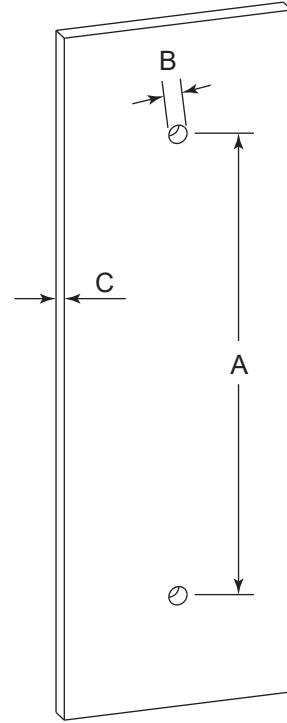

HANDLES INFO

Components Included		
①	Handle	X1
②	Set Screw M6	X2
③	Fixing Bracket	X2
④	Rubber Gasket	X4

Mounting Kits Included		
	X1	Allen Key

GLASS INFO

Glass Hole C-C Distance		
A	8"/203mm	8" Shower Door Handle
	12"/305mm	12" Shower Door Handle
	18"/457mm	18" Shower Door Handle
	24"/610mm	24" Shower Door Handle
	36"/914mm	36" Shower Door Handle
B	3/8" (10mm)	Glass Hole Diameter
C	6-12mm	Glass Thickness

* Can be used with extension kit for thicker doors

NOTE: Dimensions and specifications are subject to change without notice.