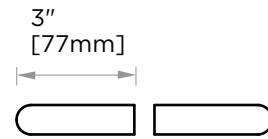

SEVILLE COLLECTION
DOUBLE SHOWER
DOOR HANDLE
1887808

PRODUCT NAME: DOUBLE SHOWER DOOR HANDLE

PRODUCT CODE: 1887808

MATERIAL: All-brass construction

KEY FEATURES: Sleek round profile, minimalist footprint, with no rosette.

Mounting Kits Included		
	X1	Allen Key

GLASS INFO

Glass Hole C-C Distance		
A	8"/203mm	8" Shower Door Handle
	12"/305mm	12" Shower Door Handle
	18"/457mm	18" Shower Door Handle
	24"/610mm	24" Shower Door Handle
	36"/914mm	36" Shower Door Handle
B	3/8" (10mm)	Glass Hole Diameter
C	6-12mm	Glass Thickness