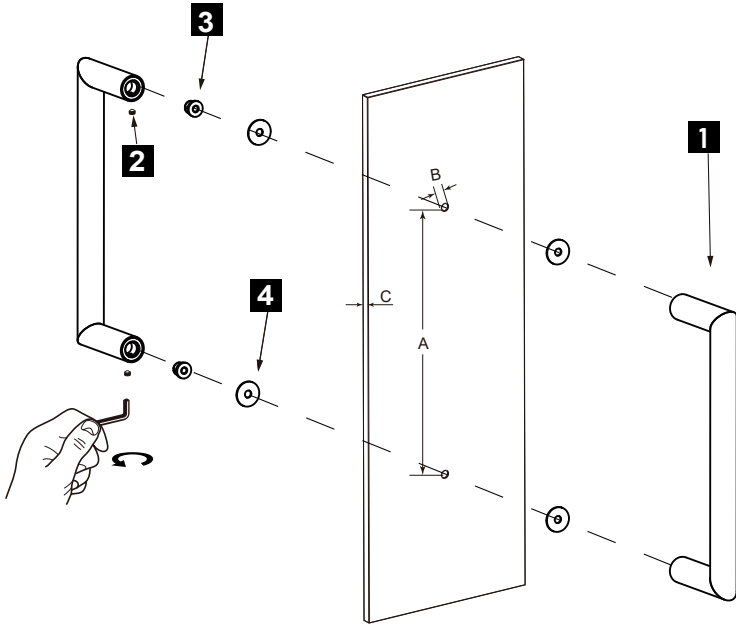

HANDLES INFO

Components Included		
①	Handle	X1
②	Set Screw M6	X2
③	Fixing Bracket	X2
④	Rubber Gasket	X4

Mounting Kits Included		
	X1	Allen Key

GLASS INFO

Glass Hole C-C Distance		
A	8"/203mm	8" Shower Door Handle
	12"/305mm	12" Shower Door Handle
	18"/457mm	18" Shower Door Handle
	24"/610mm	24" Shower Door Handle
	36"/914mm	36" Shower Door Handle
B	3/8" (10mm)	Glass Hole Diameter
C	6-12mm	Glass Thickness

* Can be used with extension kit for thicker doors

NOTE: Dimensions and specifications are subject to change without notice.