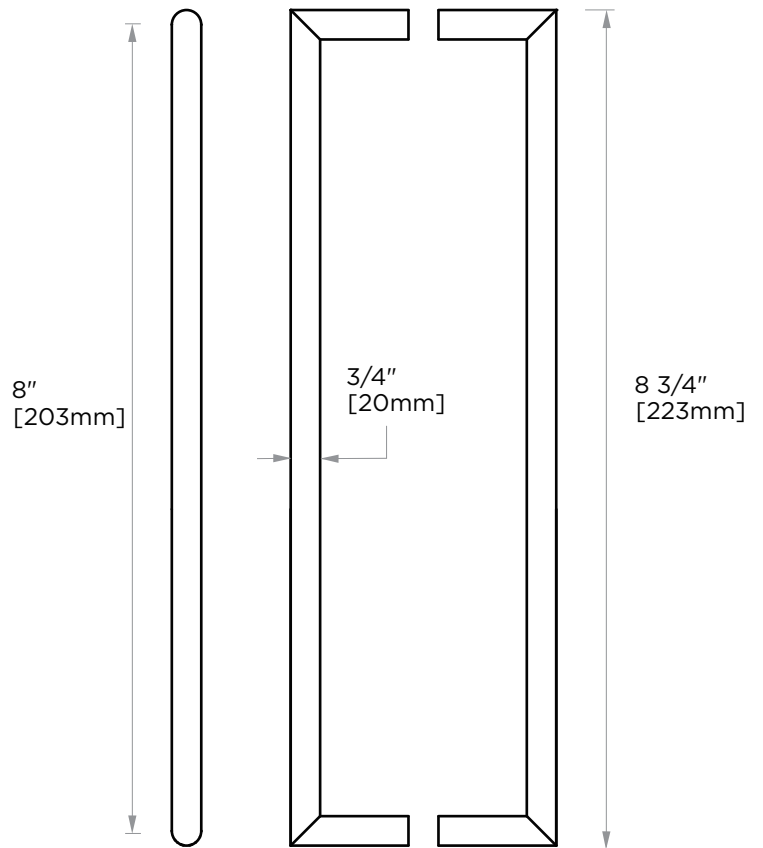

WARRANTY:

Lifetime Limited (Residential Use)
One Year (Commercial Use)

NOTE: Dimensions and specifications are subject to change without notice.