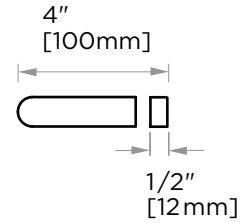

SEVILLE COLLECTION
SINGLE SHOWER DOOR HANDLE
1887508

PRODUCT NAME: SINGLE SHOWER DOOR HANDLE

PRODUCT CODE: 1887508

MATERIAL: All-brass construction

KEY FEATURES: Sleek round profile, minimalist footprint, with no rosette.

NOTE: Dimensions and specifications are subject to change without notice.

HANDLES INFO

Components Included		
①	Handle	X1
②	Set Screw M6	X2
③	Fixing Bracket	X2
④	Rubber Gasket	X4

Mounting Kits Included		
	X1	Allen Key

GLASS INFO

Glass Hole C-C Distance		
A	8"/203mm	8" Shower Door Handle
	12"/305mm	12" Shower Door Handle
	18"/457mm	18" Shower Door Handle
	24"/610mm	24" Shower Door Handle
	36"/914mm	36" Shower Door Handle
B	3/8" (10mm)	Glass Hole Diameter
C	6-12mm	Glass Thickness

* Can be used with extension kit for thicker doors

NOTE: Dimensions and specifications are subject to change without notice.