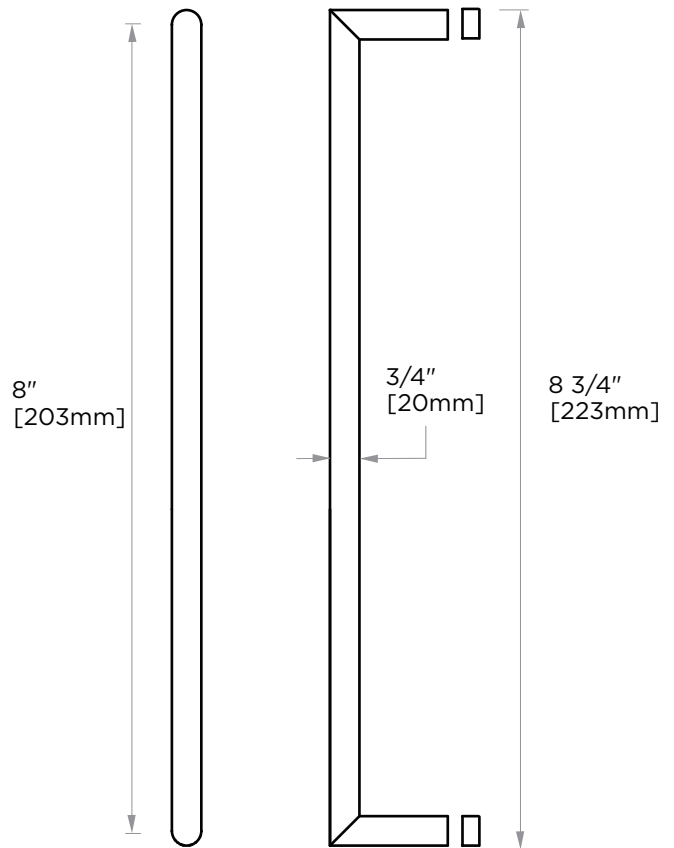

SEVILLE COLLECTION
SINGLE SHOWER DOOR HANDLE
1887508

PRODUCT NAME: SINGLE SHOWER DOOR HANDLE

PRODUCT CODE: 1887508

MATERIAL: All-brass construction

KEY FEATURES: Sleek round profile, minimalist footprint, with no rosette.

NOTE: Dimensions and specifications are subject to change without notice.

HANDLES INFO

Components Included		
①	Handle	X1
②	Set Screw M6	X2
③	Fixing Bracket	X2
④	Rubber Gasket	X4

Mounting Kits Included		
	X1	Allen Key

GLASS INFO

Glass Hole C-C Distance		
A	8"/203mm	8" Shower Door Handle
	12"/305mm	12" Shower Door Handle
	18"/457mm	18" Shower Door Handle
	24"/610mm	24" Shower Door Handle
	36"/914mm	36" Shower Door Handle
B	3/8" (10mm)	Glass Hole Diameter
C	6-12mm	Glass Thickness

* Can be used with extension kit for thicker doors

NOTE: Dimensions and specifications are subject to change without notice.