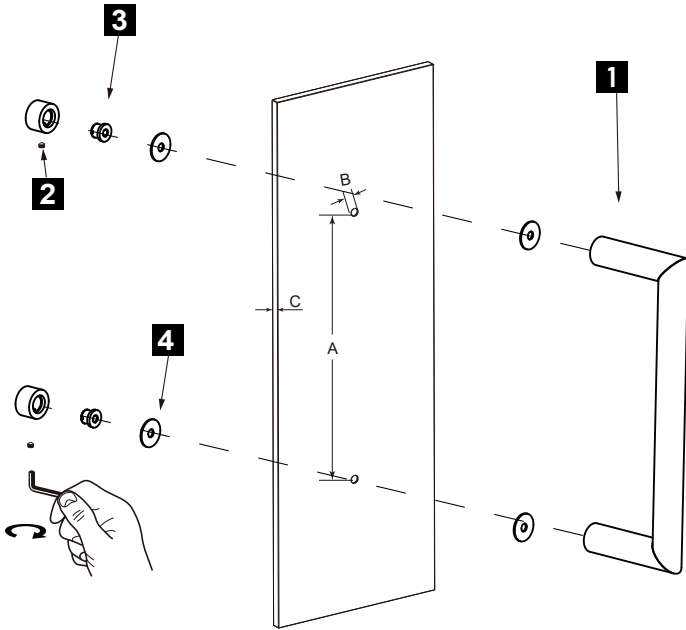

SEVILLE COLLECTION
SINGLE SHOWER DOOR HANDLE
1887508

PRODUCT NAME: SINGLE SHOWER DOOR HANDLE

PRODUCT CODE: 1887508

MATERIAL: All-brass construction

KEY FEATURES: Sleek round profile, minimalist footprint, with no rosette.

NOTE: Dimensions and specifications are subject to change without notice.

HANDLES INFO

Components Included		
①	Handle	X1
②	Set Screw M6	X2
③	Fixing Bracket	X2
④	Rubber Gasket	X4

Mounting Kits Included		
	X1	Allen Key

GLASS INFO

Glass Hole C-C Distance		
A	8"/203mm	8" Shower Door Handle
	12"/305mm	12" Shower Door Handle
	18"/457mm	18" Shower Door Handle
	24"/610mm	24" Shower Door Handle
	36"/914mm	36" Shower Door Handle
B	3/8" (10mm)	Glass Hole Diameter
C	6-12mm	Glass Thickness

* Can be used with extension kit for thicker doors

NOTE: Dimensions and specifications are subject to change without notice.