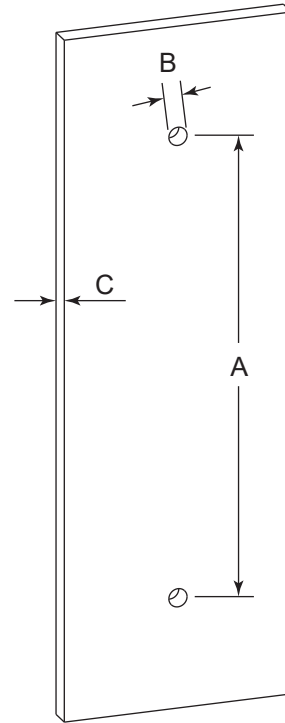

SEVILLE COLLECTION
SINGLE SHOWER DOOR HANDLE
1887508

PRODUCT NAME: SINGLE SHOWER DOOR HANDLE

PRODUCT CODE: 1887508

MATERIAL: All-brass construction

KEY FEATURES: Sleek round profile, minimalist footprint, with no rosette.

NOTE: Dimensions and specifications are subject to change without notice.

HANDLES INFO

Components Included		
①	Handle	X1
②	Set Screw M6	X2
③	Fixing Bracket	X2
④	Rubber Gasket	X4

Mounting Kits Included		
	X1	Allen Key

GLASS INFO

Glass Hole C-C Distance		
A	8"/203mm	8" Shower Door Handle
	12"/305mm	12" Shower Door Handle
	18"/457mm	18" Shower Door Handle
	24"/610mm	24" Shower Door Handle
	36"/914mm	36" Shower Door Handle
B	3/8" (10mm)	Glass Hole Diameter
C	6-12mm	Glass Thickness