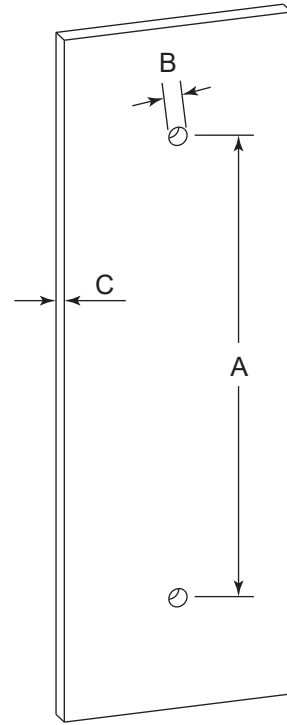

SEVILLE COLLECTION SINGLE SHOWER DOOR HANDLE 1887506

PRODUCT NAME: SINGLE SHOWER DOOR HANDLE

PRODUCT CODE: 1887506

MATERIAL: All-brass construction

KEY FEATURES: Sleek round profile, minimalist footprint, with no rosette.

NOTE: Dimensions and specifications are subject to change without notice.

HANDLES INFO

Components Included		
①	Handle	X1
②	Set Screw M6	X2
③	Fixing Bracket	X2
④	Rubber Gasket	X4

Mounting Kits Included		
	X1	Allen Key

GLASS INFO

Glass Hole C-C Distance		
A	8"/203mm	8" Shower Door Handle
	12"/305mm	12" Shower Door Handle
	18"/457mm	18" Shower Door Handle
	24"/610mm	24" Shower Door Handle
	36"/914mm	36" Shower Door Handle
B	3/8" (10mm)	Glass Hole Diameter
C	6-12mm	Glass Thickness