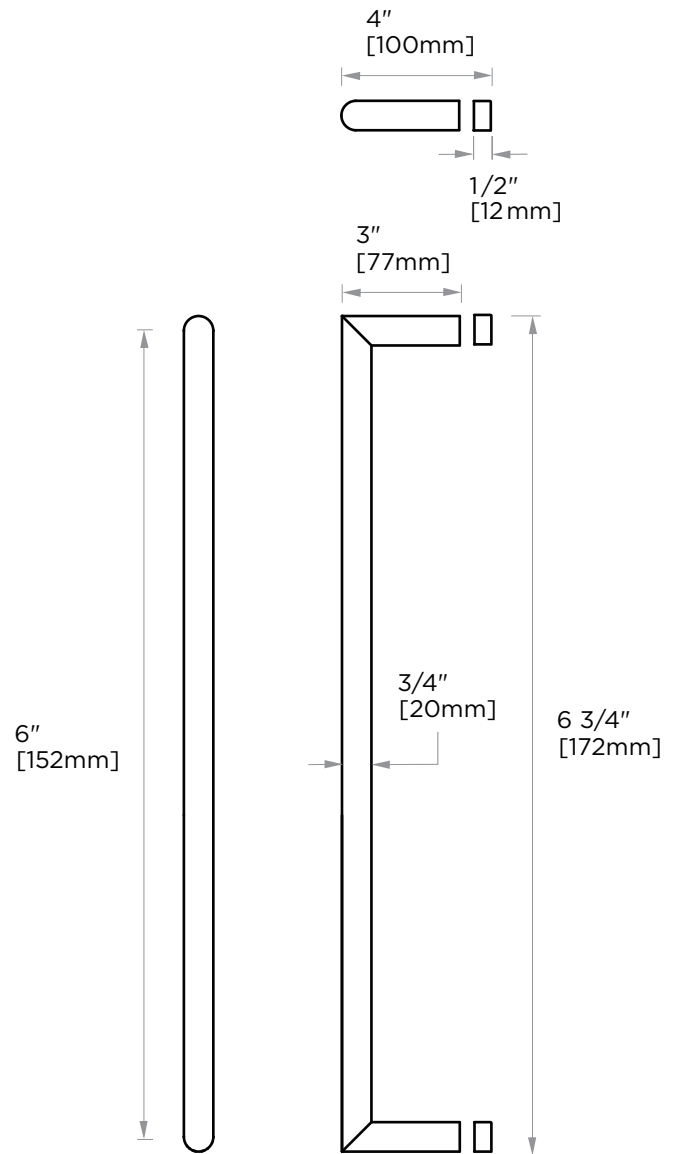

SEVILLE COLLECTION SINGLE SHOWER DOOR HANDLE 1887506

PRODUCT NAME: SINGLE SHOWER DOOR HANDLE

PRODUCT CODE: 1887506

MATERIAL: All-brass construction

KEY FEATURES: Sleek round profile, minimalist footprint, with no rosette.

NOTE: Dimensions and specifications are subject to change without notice.

HANDLES INFO

Components Included		
①	Handle	X1
②	Set Screw M6	X2
③	Fixing Bracket	X2
④	Rubber Gasket	X4

Mounting Kits Included		
	X1	Allen Key

GLASS INFO

Glass Hole C-C Distance		
A	8"/203mm	8" Shower Door Handle
	12"/305mm	12" Shower Door Handle
	18"/457mm	18" Shower Door Handle
	24"/610mm	24" Shower Door Handle
	36"/914mm	36" Shower Door Handle
B	3/8" (10mm)	Glass Hole Diameter
C	6-12mm	Glass Thickness

* Can be used with extension kit for thicker doors

NOTE: Dimensions and specifications are subject to change without notice.