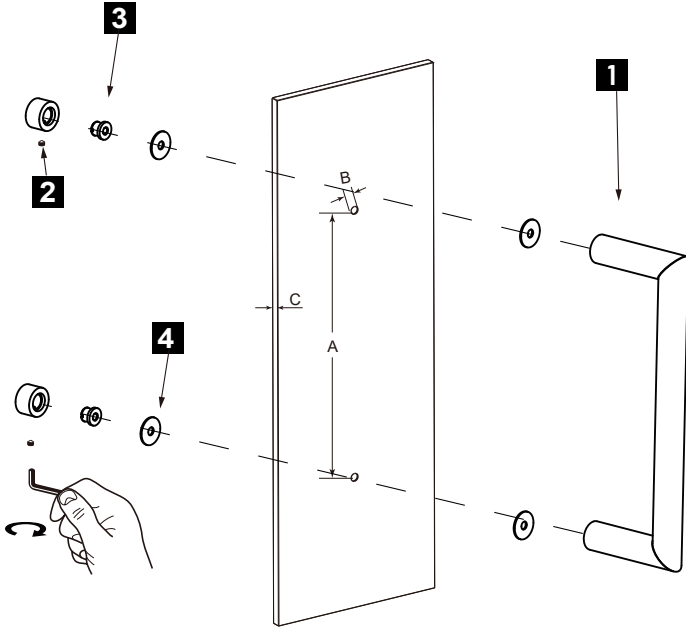

SEVILLE COLLECTION SINGLE SHOWER DOOR HANDLE 1887506

PRODUCT NAME: SINGLE SHOWER DOOR HANDLE

PRODUCT CODE: 1887506

MATERIAL: All-brass construction

KEY FEATURES: Sleek round profile, minimalist footprint, with no rosette.

NOTE: Dimensions and specifications are subject to change without notice.

HANDLES INFO

Components Included		
①	Handle	X1
②	Set Screw M6	X2
③	Fixing Bracket	X2
④	Rubber Gasket	X4

Mounting Kits Included		
	X1	Allen Key

GLASS INFO

Glass Hole C-C Distance		
A	8"/203mm	8" Shower Door Handle
	12"/305mm	12" Shower Door Handle
	18"/457mm	18" Shower Door Handle
	24"/610mm	24" Shower Door Handle
	36"/914mm	36" Shower Door Handle
B	3/8" (10mm)	Glass Hole Diameter
C	6-12mm	Glass Thickness