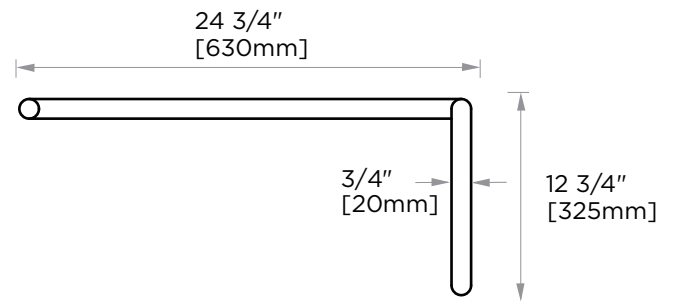

NOTE: Dimensions and specifications are subject to change without notice.