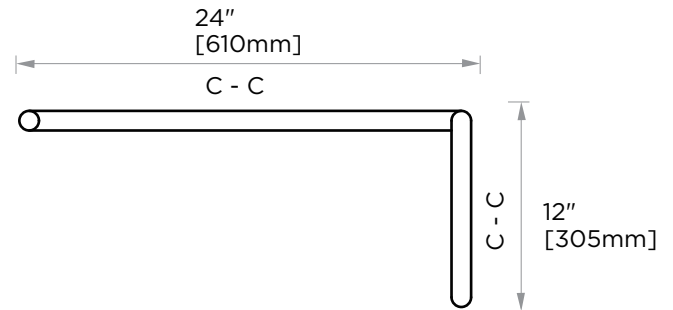

NOTE: Dimensions and specifications are subject to change without notice.