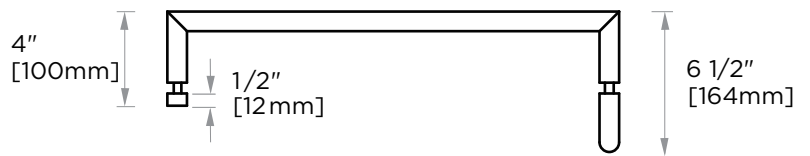

NOTE: Dimensions and specifications are subject to change without notice.