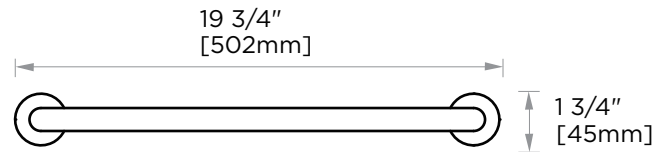

SEVILLE COLLECTION TOWEL BAR 18" 188180

NOTE: Dimensions and specifications are subject to change without notice.