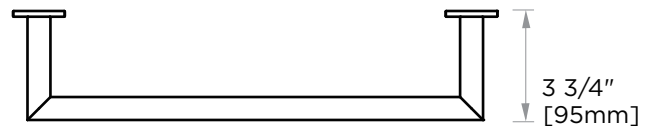

SEVILLE COLLECTION TOWEL BAR 18" 188180

NOTE: Dimensions and specifications are subject to change without notice.