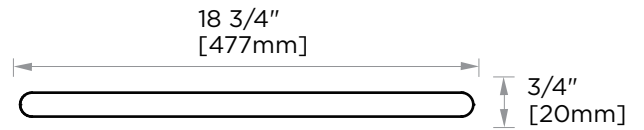

SEVILLE COLLECTION TOWEL BAR 18" 188180

NOTE: Dimensions and specifications are subject to change without notice.