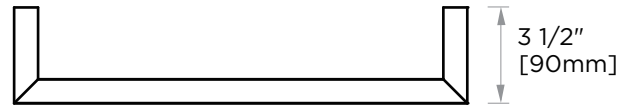

SEVILLE COLLECTION TOWEL BAR 18" 188180

NOTE: Dimensions and specifications are subject to change without notice.