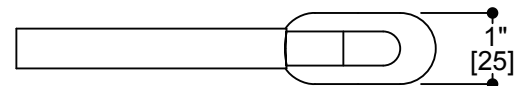

Note: Dimensions and specifications are subject to change without notice.