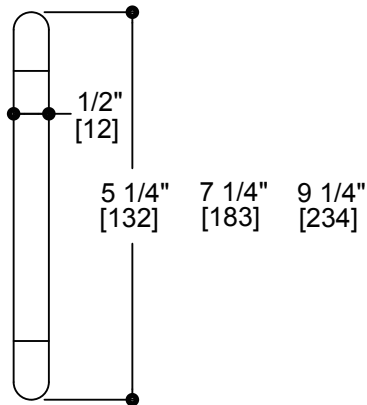

Note: Dimensions and specifications are subject to change without notice.