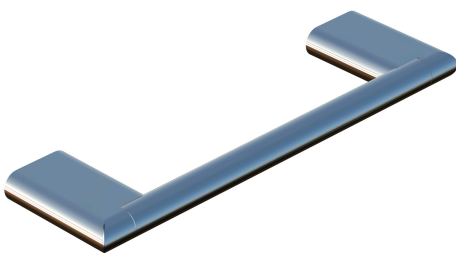

## MONACO COLLECTION

Monaco Cabinet Pulls 4"/6"/8"

Item # 155704/06/08

### FEATURES

- Modern styling
- Durable finishes
- Concealed installation