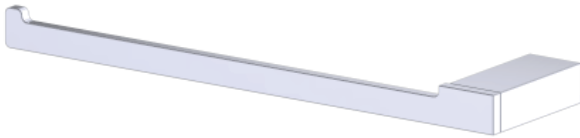

TURIN COLLECTION

Towel Ring

Item # 151461L

FEATURES

- Modern styling
- Durable finishes
- Concealed installation

WARRANTY

- Lifetime limited (Residential use)
- One Year (Commercial use)

FINISHES STOCKED IN