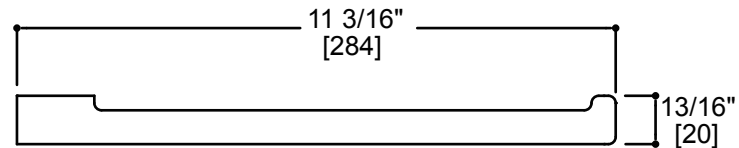

Note: Dimensions and specifications are subject to change without notice.