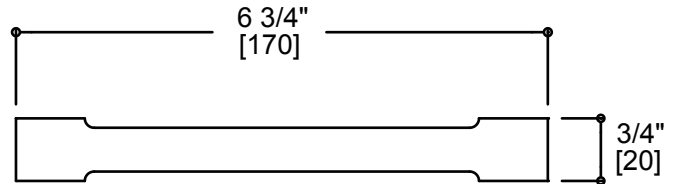

Note: Dimensions and specifications are subject to change without notice.