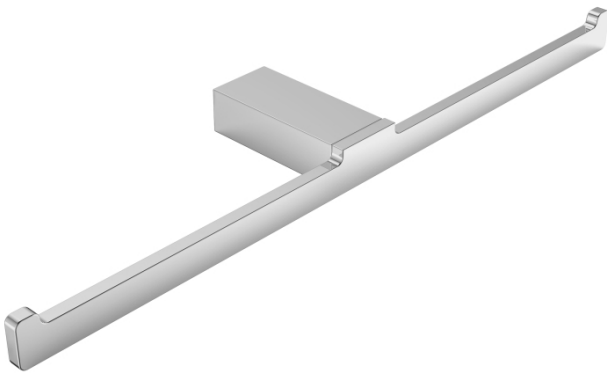

TURIN COLLECTION

Double Tissue Holder

Item # 151155

FEATURES

- Modern styling
- Durable finishes
- Concealed installation

WARRANTY

- Lifetime limited (Residential use)
- One Year (Commercial use)

FINISHES STOCKED IN