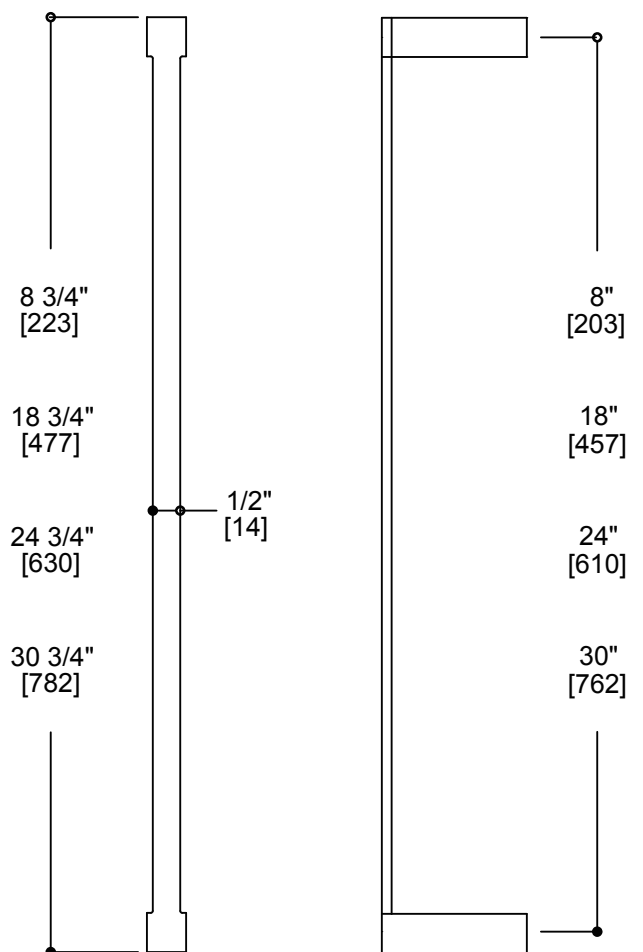

TURIN COLLECTION

Towel Bar 9"/18"/24"/30"

Item # 151109/180/240/300

FEATURES

- Modern styling
- Durable finishes
- Concealed installation

WARRANTY

- Lifetime limited (Residential use)
- One Year (Commercial use)

MOUNTING HARDWARE

- Mounting kit included

Note: Dimensions and specifications are subject to change without notice.