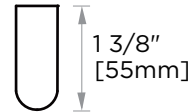

## OSLO COLLECTION CABINET PULL 8" 144708

**PRODUCT NAME:** CABINET PULL 8"  
**PRODUCT CODE:** 144708  
**MATERIAL:** All-brass construction  
**KEY FEATURES:** Contemporary design.  
Round minimalist look.