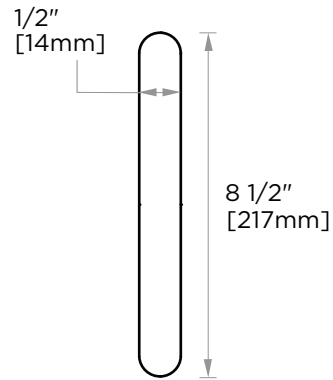

## OSLO COLLECTION CABINET PULL 8" 144708

**PRODUCT NAME:** CABINET PULL 8"  
**PRODUCT CODE:** 144708  
**MATERIAL:** All-brass construction  
**KEY FEATURES:** Contemporary design.  
Round minimalist look.