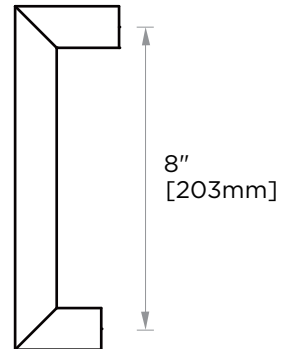

NOTE: Dimensions and specifications are subject to change without notice.