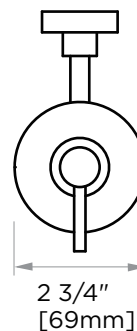

## OSLO COLLECTION WALL MOUNT SOAP DISPENSER 144630

**PRODUCT NAME:** WALL MOUNT SOAP DISPENSER

**PRODUCT CODE:** 144630

**MATERIAL:** All-brass construction

**KEY FEATURES:** Contemporary design.  
Round minimalist look.

NOTE: Dimensions and specifications are subject to change without notice.