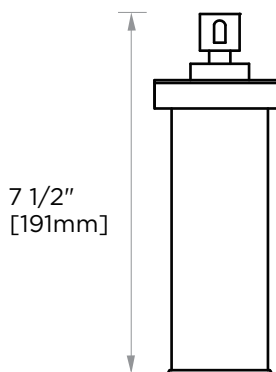

## OSLO COLLECTION WALL MOUNT SOAP DISPENSER 144630

**PRODUCT NAME:** WALL MOUNT SOAP DISPENSER

**PRODUCT CODE:** 144630

**MATERIAL:** All-brass construction

**KEY FEATURES:** Contemporary design.  
Round minimalist look.

NOTE: Dimensions and specifications are subject to change without notice.