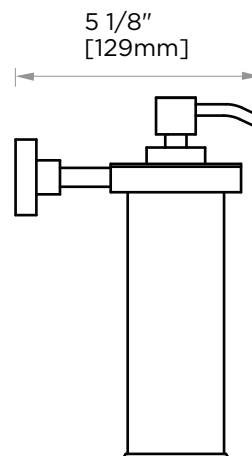

## OSLO COLLECTION WALL MOUNT SOAP DISPENSER 144630

**PRODUCT NAME:** WALL MOUNT SOAP DISPENSER

**PRODUCT CODE:** 144630

**MATERIAL:** All-brass construction

**KEY FEATURES:** Contemporary design.  
Round minimalist look.

NOTE: Dimensions and specifications are subject to change without notice.