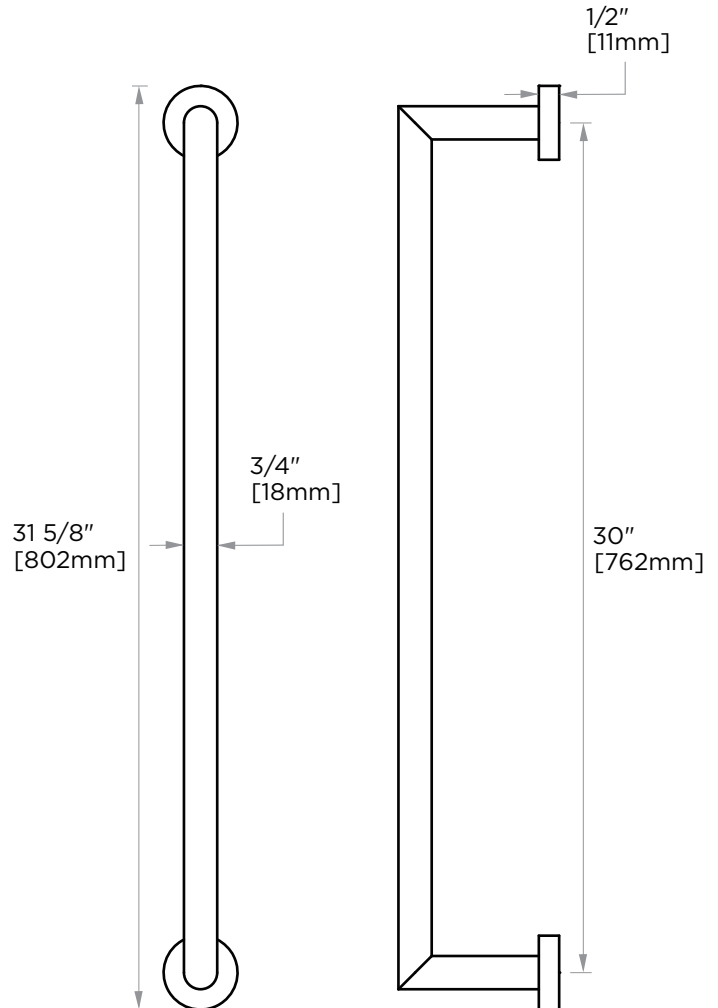

OSLO COLLECTION SOLID BACK TOWEL BAR 30" 144300SB

PRODUCT NAME: TOWEL BAR

PRODUCT CODE: 144300SB

MATERIAL: All-brass construction

KEY FEATURES: Contemporary design.
Round minimalist look.

STOCKED FINISHES:

NOTE: Dimensions and specifications are subject to change without notice.