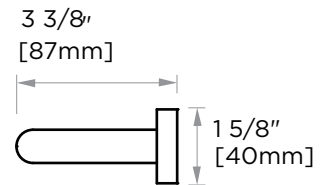

OSLO COLLECTION SOLID BACK TOWEL BAR 30" 144300SB

PRODUCT NAME: TOWEL BAR

PRODUCT CODE: 144300SB

MATERIAL: All-brass construction

KEY FEATURES: Contemporary design.
Round minimalist look.

STOCKED FINISHES:

NOTE: Dimensions and specifications are subject to change without notice.