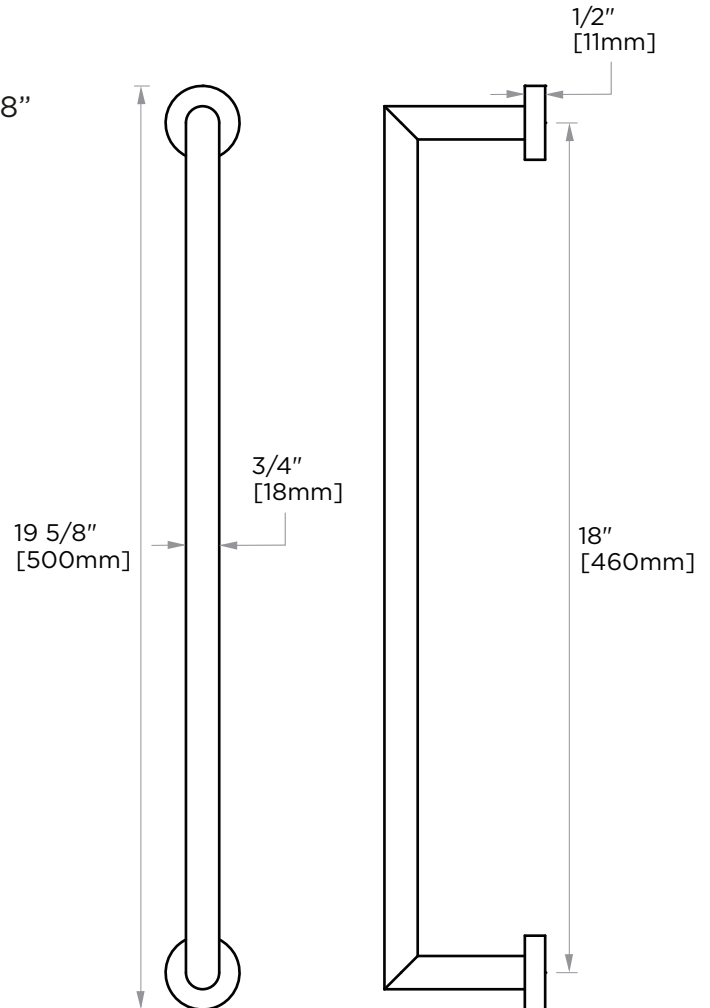

OSLO COLLECTION
SOLID BACK TOWEL BAR 18"
144180SB

PRODUCT NAME: SOLID BACK TOWEL BAR 18"

PRODUCT CODE: 144180SB

MATERIAL: All-brass construction

KEY FEATURES: Contemporary design.
Round minimalist look.

STOCKED FINISHES:

NOTE: Dimensions and specifications are subject to change without notice.