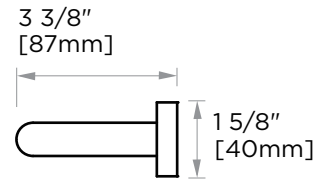

OSLO COLLECTION
SOLID BACK TOWEL BAR 18"
144180SB

PRODUCT NAME: SOLID BACK TOWEL BAR 18"

PRODUCT CODE: 144180SB

MATERIAL: All-brass construction

KEY FEATURES: Contemporary design.
Round minimalist look.

STOCKED FINISHES:

NOTE: Dimensions and specifications are subject to change without notice.