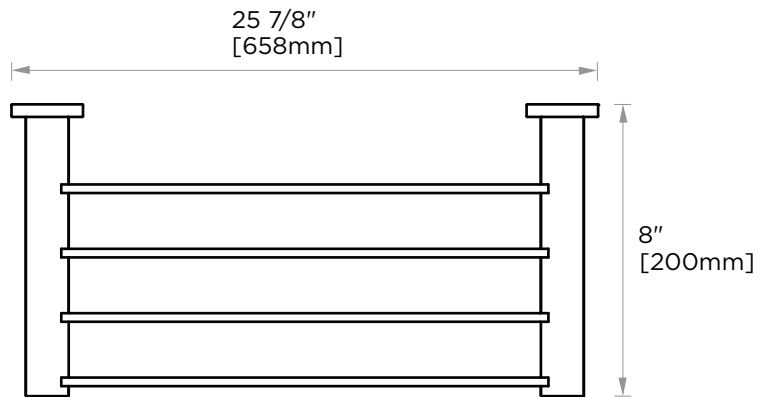

## PORTO COLLECTION TOWEL SHELF 137440

**PRODUCT NAME:** TOWEL SHELF

**PRODUCT CODE:** 137440

**MATERIAL:** All-brass construction

**KEY FEATURES:** Contemporary design.  
Round and linear geometries.  
Sleek modern aesthetic.

NOTE: Dimensions and specifications are subject to change without notice.