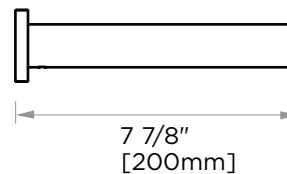

WARRANTY:

Lifetime Limited (Residential Use)
One Year (Commercial Use)

NOTE: Dimensions and specifications are subject to change without notice.