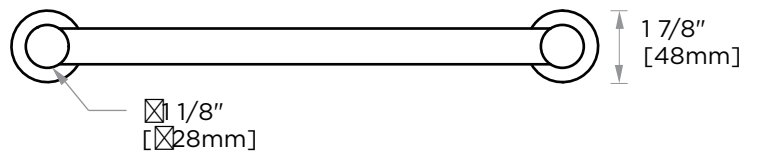

WARRANTY:

Lifetime Limited (Residential Use)
One Year (Commercial Use)

NOTE: Dimensions and specifications are subject to change without notice.