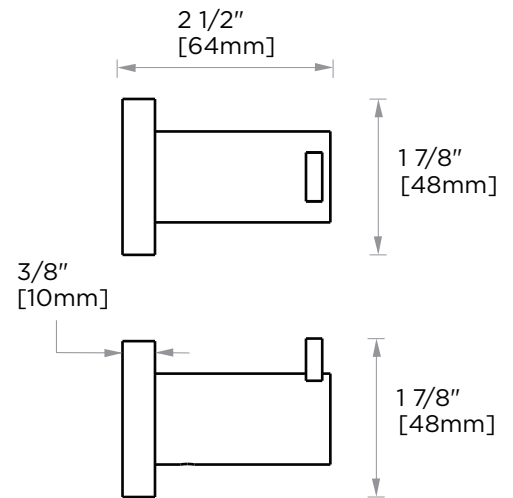

PORTO COLLECTION

Large Round Rosette
137RDLG 48X10mm

Small Square Rosette
277SQSM 40X4mm

Large Square Rosette
277SQLG 45X12mm

NOTE: Dimensions and specifications are subject to change without notice.