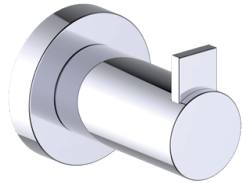

Includes Rosette : 40X4mm

Without Rosette

With Rosette

PORTO COLLECTION

ROBE HOOK

137134

PRODUCT NAME: ROBE HOOK

PRODUCT CODE: 137134

MATERIAL: All-brass construction

KEY FEATURES: Contemporary design.
Round and linear geometries.
Sleek modern aesthetic.

STOCKED FINISHES:

- Polished Chrome (99)
- Brushed Nickel (81)
- Polished Nickel (68)
- Matte Black (48)

PORTO COLLECTION

Large Round Rosette
137RDLG 48X10mm

Small Square Rosette
277SQSM 40X4mm

Large Square Rosette
277SQLG 45X12mm

NOTE: Dimensions and specifications are subject to change without notice.