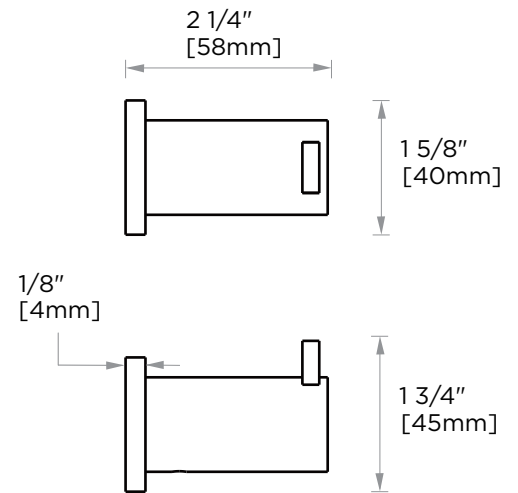

PORTO COLLECTION

Large Round Rosette
137RDLG 48X10mm

Small Square Rosette
277SQSM 40X4mm

Large Square Rosette
277SQLG 45X12mm

NOTE: Dimensions and specifications are subject to change without notice.