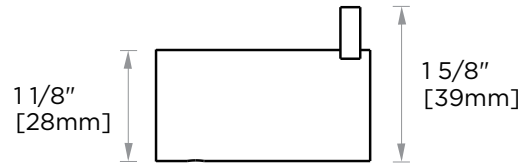

Includes Rosette : 40X4mm

Without Rosette

With Rosette

PORTO COLLECTION

ROBE HOOK

137134

PRODUCT NAME: ROBE HOOK

PRODUCT CODE: 137134

MATERIAL: All-brass construction

KEY FEATURES: Contemporary design.
Round and linear geometries.
Sleek modern aesthetic.

STOCKED FINISHES:

- Polished Chrome (99)
- Brushed Nickel (81)
- Polished Nickel (68)
- Matte Black (48)

SPECIAL FINISHES AVAILABLE: 26 options available.
Please see our website for full list samples

WARRANTY:
Lifetime Limited (Residential Use)
One Year (Commercial Use)

NOTE: Dimensions and specifications are subject to change without notice.