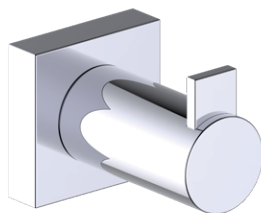

Includes Rosette : 40X4mm

Without Rosette

With Rosette

PORTO COLLECTION

ROBE HOOK

137134

PRODUCT NAME: ROBE HOOK

PRODUCT CODE: 137134

MATERIAL: All-brass construction

KEY FEATURES: Contemporary design.
Round and linear geometries.
Sleek modern aesthetic.

STOCKED FINISHES:

- Polished Chrome (99)
- Brushed Nickel (81)
- Polished Nickel (68)
- Matte Black (48)

PORTO COLLECTION

Large Round Rosette
137RDLG 48X10mm

Small Square Rosette
277SQSM 40X4mm

Large Square Rosette
277SQLG 45X12mm

NOTE: Dimensions and specifications are subject to change without notice.