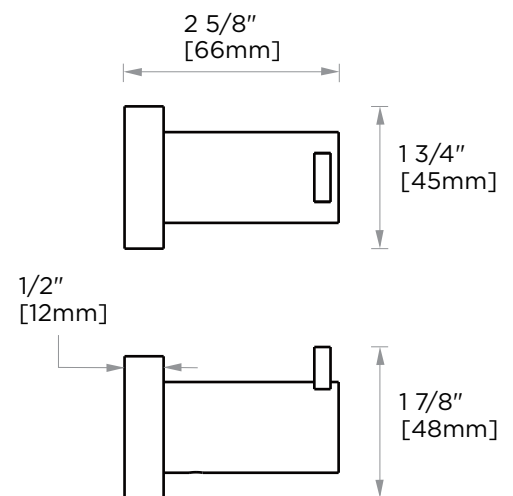

PORTO COLLECTION

Large Round Rosette
137RDLG 48X10mm

Small Square Rosette
277SQSM 40X4mm

Large Square Rosette
277SQLG 45X12mm

NOTE: Dimensions and specifications are subject to change without notice.