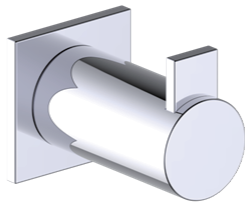

MATERIAL: All-brass construction

KEY FEATURES: Contemporary design.
Round and linear geometries.
Sleek modern aesthetic.

STOCKED FINISHES:

- Polished Chrome (99)
- Brushed Nickel (81)
- Polished Nickel (68)
- Matte Black (48)

PORTO COLLECTION

Large Round Rosette
137RDLG 48X10mm

Small Square Rosette
277SQSM 40X4mm

Large Square Rosette
277SQLG 45X12mm

NOTE: Dimensions and specifications are subject to change without notice.