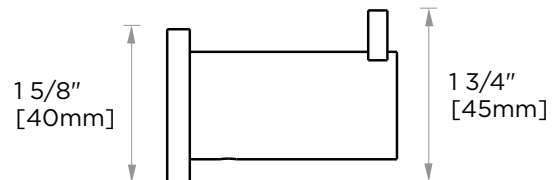

Includes Rosette : 40X4mm

Without Rosette

With Rosette

PORTO COLLECTION

ROBE HOOK

137134

PRODUCT NAME: ROBE HOOK

PRODUCT CODE: 137134

MATERIAL: All-brass construction

KEY FEATURES: Contemporary design.
Round and linear geometries.
Sleek modern aesthetic.

STOCKED FINISHES:

- Polished Chrome (99)
- Brushed Nickel (81)
- Polished Nickel (68)
- Matte Black (48)

SPECIAL FINISHES AVAILABLE: 26 options available.
Please see our website for full list samples

WARRANTY:
Lifetime Limited (Residential Use)
One Year (Commercial Use)

NOTE: Dimensions and specifications are subject to change without notice.