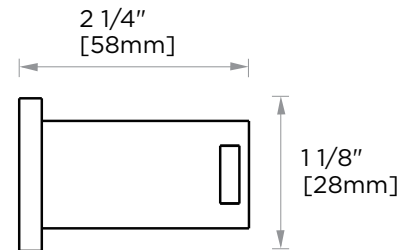

Includes Rosette : 40X4mm

Without Rosette

With Rosette

PORTO COLLECTION

ROBE HOOK

137134

PRODUCT NAME: ROBE HOOK

PRODUCT CODE: 137134

MATERIAL: All-brass construction

KEY FEATURES: Contemporary design.
Round and linear geometries.
Sleek modern aesthetic.

STOCKED FINISHES:

- Polished Chrome (99)
- Brushed Nickel (81)
- Polished Nickel (68)
- Matte Black (48)

SPECIAL FINISHES AVAILABLE: 26 options available.
Please see our website for full list samples

WARRANTY:
Lifetime Limited (Residential Use)
One Year (Commercial Use)

NOTE: Dimensions and specifications are subject to change without notice.