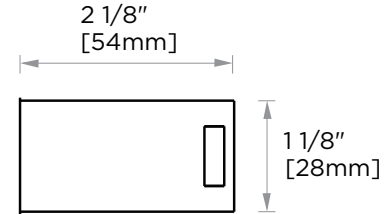

Includes Rosette : 40X4mm

Without Rosette

With Rosette

PORTO COLLECTION

ROBE HOOK

137134

PRODUCT NAME: ROBE HOOK

PRODUCT CODE: 137134

MATERIAL: All-brass construction

KEY FEATURES: Contemporary design.
Round and linear geometries.
Sleek modern aesthetic.

STOCKED FINISHES:

- Polished Chrome (99)
- Brushed Nickel (81)
- Polished Nickel (68)
- Matte Black (48)

SPECIAL FINISHES AVAILABLE: 26 options available.
Please see our website for full list samples

WARRANTY:
Lifetime Limited (Residential Use)
One Year (Commercial Use)

NOTE: Dimensions and specifications are subject to change without notice.