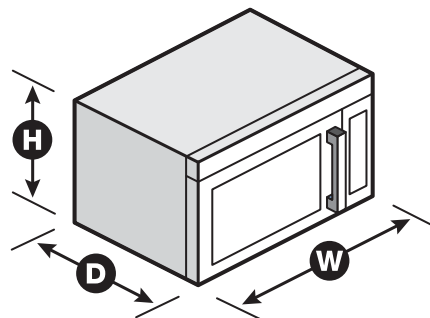

## Dimensions

Product Dimensions (H x W x D)	13-1/2" x 24" x 19-5/8"
--------------------------------	-------------------------

### Accepts 30- or 27-Inch Trim Kit

Allows you to install your countertop microwave into an existing cutout for a more integrated appearance.

### Timed Defrost

Allows intuitive operation by automatically setting the microwave oven's power level at 30% for the amount of time you select.

NOTE: Dimensions are for planning purposes only. For complete details, see Installation Instructions packed with product. Specifications subject to change without notice.