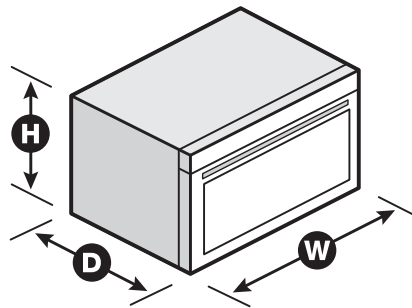

NOTE: Dimensions are for planning purposes only. For complete details, see Installation Instructions packed with product. Specifications subject to change without notice.

®/™ © 2020. All rights reserved. Printed in the U.S.A. D200104XXE. KMBS104ESpecSheetV01.