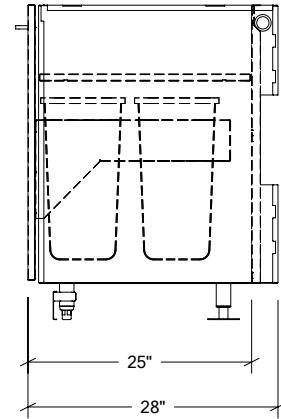

Available options

OUTDOOR KITCHEN CABINETS IN STAINLESS STEEL

HROK-STCC-800030 | PURE

12" Chef Cabinet Pull-Out Drawer

Specifications

Collection:	PURE
Width:	12"
Depth:	28"
Material:	Stainless Steel 304
Thickness:	18 ga
Finish:	Brushed
Nbr doors / drawers	1
Hinges Position:	n/a
Handle:	Standard
Installation:	Between Cabinets
Packing dimensions:	16 1/4" x 32 1/4" x 37 3/8"

Available options

OUTDOOR KITCHEN CABINETS IN STAINLESS STEEL

HROK-STTR-800035 | PURE

18" Recycling Pull-Out cabinet

Specifications

Collection:	PURE
Width:	18"
Depth:	28"
Material:	Stainless Steel 304
Thickness:	18 ga
Finish:	Brushed
Nbr doors / drawers	1
Hinges Position:	n/a
Handle:	Standard
Installation:	Between Cabinets
Packing dimensions:	22 1/4" x 32 1/4" x 37 3/8"