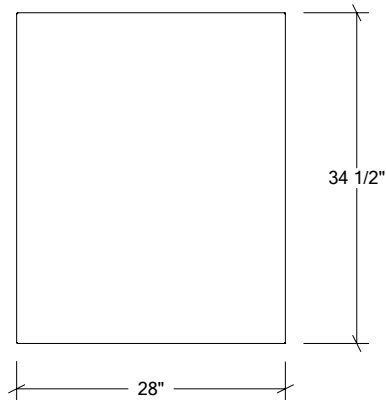

Available options

316

OUTDOOR KITCHEN CABINETS IN STAINLESS STEEL

HROK-EFLR-800044 | PURE

1" End Filler pannel
right

Specifications

Collection:	PURE
Width:	1"
Depth:	28"
Material:	Stainless Steel 304
Thickness:	18 ga
Finish:	Brushed
Nbr doors / drawers	n/a
Hinges Position:	n/a
Handle:	n/a
Installation:	End
Packing dimensions:	28" x 35" x 2 1/4"