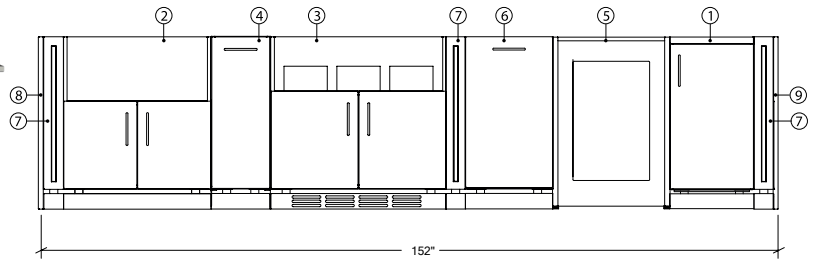

OUTDOOR KITCHEN CABINETS IN STAINLESS STEEL

HROK-KTC-805209 | PURE

Kit BBQ Pro

This set includes:

ITEM	SKU	DESCRIPTION	QUANTITY
1	HROK-SSSM-800004	18" Sink Cabinet SmartStation Maple 1 Door	1
2	HROK-GRC-800014	30" Ceramic Grill Base Cabinet 2 doors	1
3	HROK-GR-800015	36" Grill Base Cabinet 2 doors	1
4	HROK-STCC-800030	12" Chef Cabinet Pull-Out Drawer	1
5	HROK-APP-800031	24" Appliance Cabinet	1
6	HROK-STTR-800035	18" Recycling Pull-Out cabinet	1
7	HROK-LEDL-800037	4" Linear LED Lighting module	3
8	HROK-EFLR-800043	1" End Filler pannel left end	1
9	HROK-EFLR-800044	1" End Filler pannel right end	1