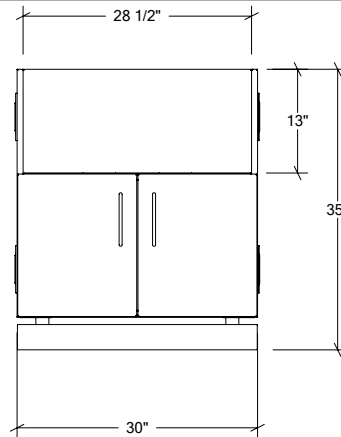

Available options

316

OUTDOOR KITCHEN CABINETS IN STAINLESS STEEL

HROK-GR-800015 | PURE

36" Grill Base Cabinet 2 doors

Specifications

Collection:	PURE
Width:	36"
Depth:	28"
Material:	Stainless Steel 304
Thickness:	18 ga
Finish:	Brushed
Nbr doors / drawers	2
Hinges Position:	n/a
Handle:	Standard
Installation:	Between cabinets
Packing dimensions:	32 1/4" x 40 1/4" x 37 3/8"

Specifications

Collection:	PURE
Width:	30"
Depth:	28"
Material:	Stainless Steel 304
Thickness:	18 ga
Finish:	Brushed
Nbr doors / drawers	2
Hinges Position:	n/a
Handle:	Standard
Installation:	Between Cabinets
Packing dimensions:	32 1/4" x 34 1/4" x 37 3/8"