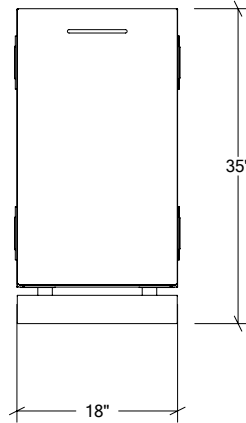

Specifications

Collection:	PURE
Width:	30"
Depth:	28"
Material:	Stainless Steel 304
Thickness:	18 ga
Finish:	Brushed
Nbr doors / drawers	2
Hinges Position:	n/a
Handle:	Standard
Installation:	Between Cabinets
Packing dimensions:	32 1/4" x 34 1/4" x 37 3/8"

Available options

OUTDOOR KITCHEN CABINETS IN STAINLESS STEEL

HROK-STCC-800030 | PURE

12" Chef Cabinet Pull-Out Drawer

Specifications

Collection:	PURE
Width:	12"
Depth:	28"
Material:	Stainless Steel 304
Thickness:	18 ga
Finish:	Brushed
Nbr doors / drawers	1
Hinges Position:	n/a
Handle:	Standard
Installation:	Between Cabinets
Packing dimensions:	16 1/4" x 32 1/4" x 37 3/8"

Available options

OUTDOOR KITCHEN CABINETS IN STAINLESS STEEL

HROK-STTR-800035 | PURE

18" Recycling Pull-Out cabinet

Specifications

Collection:	PURE
Width:	18"
Depth:	28"
Material:	Stainless Steel 304
Thickness:	18 ga
Finish:	Brushed
Nbr doors / drawers	1
Hinges Position:	n/a
Handle:	Standard
Installation:	Between Cabinets
Packing dimensions:	22 1/4" x 32 1/4" x 37 3/8"