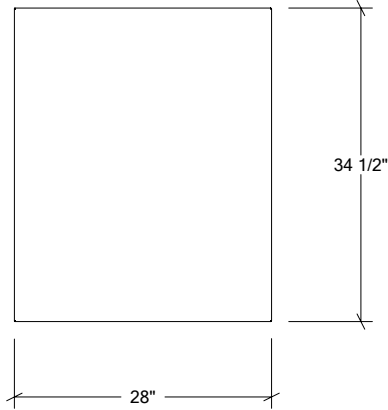

Available options

316

Back

OUTDOOR KITCHEN CABINETS IN STAINLESS STEEL

HROK-EFLR-800043 | PURE

1" End Filler pannel
left

Specifications

Collection:	PURE
Width:	1"
Depth:	28"
Material:	Stainless Steel 304
Thickness:	18 ga
Finish:	Brushed
Nbr doors / drawers	n/a
Hinges Position:	n/a
Handle:	n/a
Installation:	End
Packing dimensions:	28" x 35" x 2 1/4"