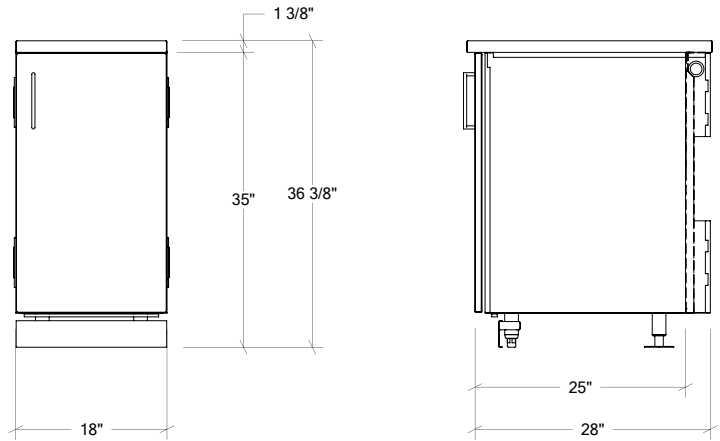

Available options

OUTDOOR KITCHEN CABINETS IN STAINLESS STEEL

HROK-LEDL-800037 | PURE

4" Linear LED Lighting module

Specifications

Collection:	PURE
Width:	4"
Depth:	28"
Material:	Stainless Steel 304
Thickness:	18 ga
Finish:	Brushed
Nbr doors / drawers	n/a
Hinges Position:	n/a
Handle:	n/a
Installation:	Between Cabinets
Packing dimensions:	31 1/8" x 36 1/8" x 8 1/8"

Available options

OUTDOOR KITCHEN CABINETS IN STAINLESS STEEL

HROK-SSSM-800004 | PURE

18" Sink Cabinet SmartStation Maple 1 door
right hinges

Specifications

Collection:	PURE
Width:	18"
Depth:	28"
Material:	Stainless Steel 304 / Maple
Thickness:	18 ga
Finish:	Brushed / Maple
Nbr doors / drawers	1
Hinges Position:	Right
Handle:	Standard
Installation:	Between cabinets
Packing dimensions:	22 1/4" x 32 1/4" x 39 7/8"