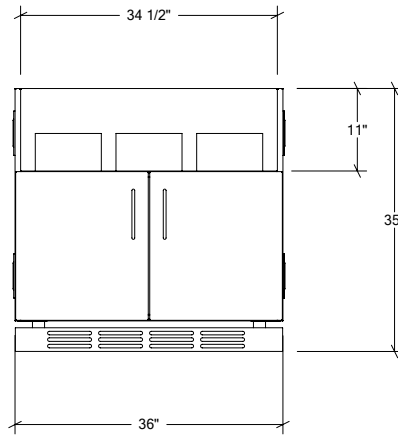

Available options

316

OUTDOOR KITCHEN CABINETS IN STAINLESS STEEL

HROK-GR-800015 | PURE

36" Grill Base Cabinet 2 doors

Specifications

Collection:	PURE
Width:	36"
Depth:	28"
Material:	Stainless Steel 304
Thickness:	18 ga
Finish:	Brushed
Nbr doors / drawers	2
Hinges Position:	n/a
Handle:	Standard
Installation:	Between cabinets
Packing dimensions:	32 1/4" x 40 1/4" x 37 3/8"