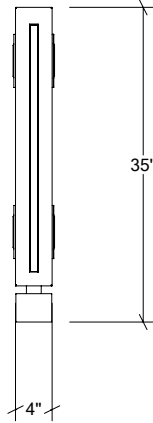

Specifications

Collection:	PURE
Width:	30"
Depth:	28"
Material:	Stainless Steel 304
Thickness:	18 ga
Finish:	Brushed
Nbr doors / drawers	2
Hinges Position:	n/a
Handle:	Standard
Installation:	Between Cabinets
Packing dimensions:	32 1/4" x 34 1/4" x 37 3/8"

Available options

OUTDOOR KITCHEN CABINETS IN STAINLESS STEEL

HROK-LEDL-800037 | PURE

4" Linear LED Lighting module

Specifications

Collection:	PURE
Width:	4"
Depth:	28"
Material:	Stainless Steel 304
Thickness:	18 ga
Finish:	Brushed
Nbr doors / drawers	n/a
Hinges Position:	n/a
Handle:	n/a
Installation:	Between Cabinets
Packing dimensions:	31 1/8" x 36 1/8" x 8 1/8"