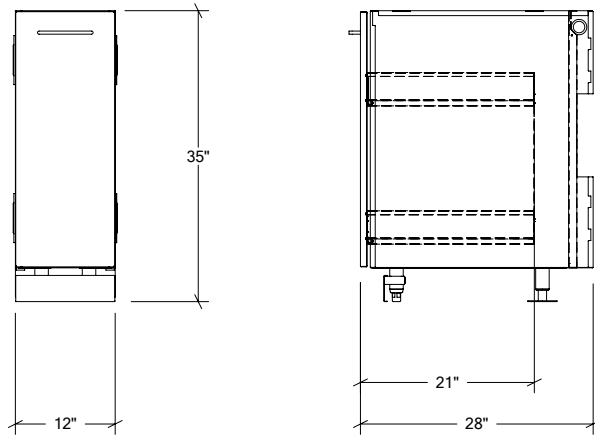

Available options

OUTDOOR KITCHEN CABINETS IN STAINLESS STEEL

HROK-STCC-800030 | PURE

12" Chef Cabinet Pull-Out Drawer

Specifications

Collection:	PURE
Width:	12"
Depth:	28"
Material:	Stainless Steel 304
Thickness:	18 ga
Finish:	Brushed
Nbr doors / drawers	1
Hinges Position:	n/a
Handle:	Standard
Installation:	Between Cabinets
Packing dimensions:	16 1/4" x 32 1/4" x 37 3/8"