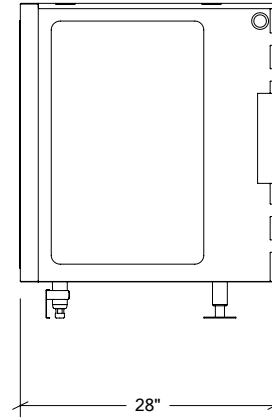

Specifications

Collection:	PURE
Width:	30"
Depth:	28"
Material:	Stainless Steel 304
Thickness:	18 ga
Finish:	Brushed
Nbr doors / drawers	2
Hinges Position:	n/a
Handle:	Standard
Installation:	Between Cabinets
Packing dimensions:	32 1/4" x 34 1/4" x 37 3/8"

Available options

OUTDOOR KITCHEN CABINETS IN STAINLESS STEEL

HROK-LEDL-800037 | PURE

4" Linear LED Lighting module

Specifications

Collection:	PURE
Width:	4"
Depth:	28"
Material:	Stainless Steel 304
Thickness:	18 ga
Finish:	Brushed
Nbr doors / drawers	n/a
Hinges Position:	n/a
Handle:	n/a
Installation:	Between Cabinets
Packing dimensions:	31 1/8" x 36 1/8" x 8 1/8"