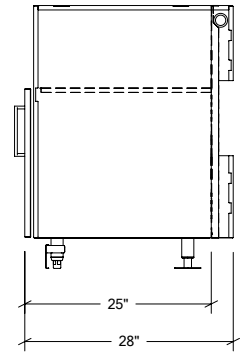

Available options

316

OUTDOOR KITCHEN CABINETS IN STAINLESS STEEL

HROK-GR-800015 | PURE

36" Grill Base Cabinet 2 doors

Specifications

Collection:	PURE
Width:	36"
Depth:	28"
Material:	Stainless Steel 304
Thickness:	18 ga
Finish:	Brushed
Nbr doors / drawers	2
Hinges Position:	n/a
Handle:	Standard
Installation:	Between cabinets
Packing dimensions:	32 1/4" x 40 1/4" x 37 3/8"