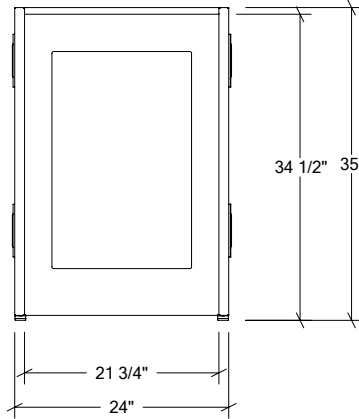

OUTDOOR KITCHEN CABINETS IN STAINLESS STEEL

HROK-APP-800031 | PURE

24" Appliance Cabinet (for 21" appliances)

Specifications

Collection:	PURE
Width:	24"
Depth:	28"
Material:	Stainless Steel 304
Thickness:	18 ga
Finish:	Brushed
Nbr doors / drawers:	n/a
Hinges Position:	n/a
Handle:	n/a
Installation:	Between Cabinets
Packing dimensions:	28" x 35" x 2 1/4"
Appliance compatible:	21"