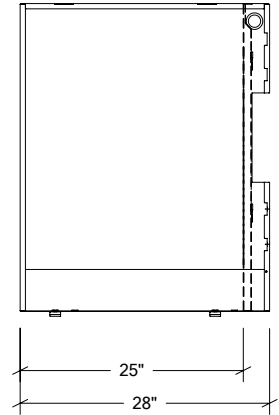

OUTDOOR KITCHEN CABINETS IN STAINLESS STEEL

HROK-APP-800031 | PURE

24" Appliance Cabinet (for 21" appliances)

Specifications

Collection:	PURE
Width:	24"
Depth:	28"
Material:	Stainless Steel 304
Thickness:	18 ga
Finish:	Brushed
Nbr doors / drawers:	n/a
Hinges Position:	n/a
Handle:	n/a
Installation:	Between Cabinets
Packing dimensions:	28" x 35" x 2 1/4"
Appliance compatible:	21"