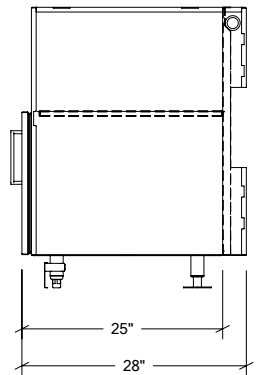

Specifications

Collection:	PURE
Width:	30"
Depth:	28"
Material:	Stainless Steel 304
Thickness:	18 ga
Finish:	Brushed
Nbr doors / drawers	2
Hinges Position:	n/a
Handle:	Standard
Installation:	Between Cabinets
Packing dimensions:	32 1/4" x 34 1/4" x 37 3/8"