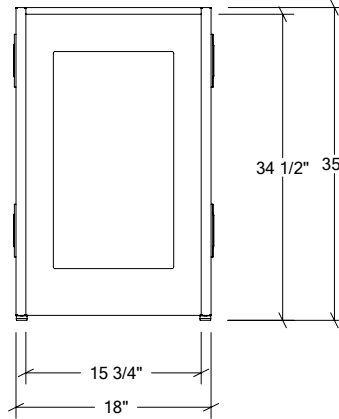

OUTDOOR KITCHEN CABINETS IN STAINLESS STEEL

HROK-APP-800070 | PURE

18" Appliance Cabinet (for 15" appliances)

Specifications

| | |
|----------------------------|---------------------|
| Collection: | PURE |
| Width: | 18" |
| Depth: | 28" |
| Material: | Stainless Steel 304 |
| Thickness: | 18 ga |
| Finish: | Brushed |
| Nbr doors / drawers Hinges | n/a |
| Position: | n/a |
| Handle: | n/a |
| Installation: | Between Cabinets |
| Packing dimensions: | 28" x 35" x 2 1/4" |
| Appliance compatible: | 15" |