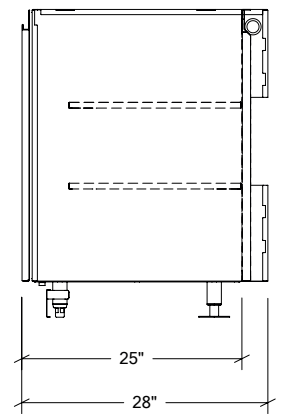

Specifications

| | |
|---------------------|-----------------------------|
| Collection: | LINE |
| Width: | 18" |
| Depth: | 28" |
| Material: | Stainless Steel 304 |
| Thickness: | 18 ga |
| Finish: | Brushed |
| Nbr doors / drawers | 1 |
| Hinges Position: | Right |
| Handle: | Standard |
| Installation: | Between cabinets |
| Packing dimensions: | 22 1/4" x 32 1/4" x 37 3/8" |