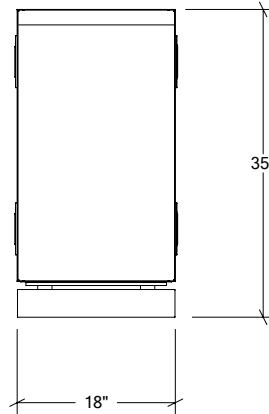

Available options

OUTDOOR KITCHEN CABINETS IN STAINLESS STEEL

HROK-SSSC-800211 | LINE

36" Sink Cabinet SocialCorner 2 doors

Specifications

| | |
|---------------------|-----------------------------|
| Collection: | LINE |
| Width: | 36" |
| Depth: | 28" |
| Material: | Stainless Steel 304 |
| Thickness: | 18 ga |
| Finish: | Brushed |
| Nbr doors / drawers | 2 |
| Hinges Position: | n/a |
| Handle: | Standard |
| Installation: | End |
| Packing dimensions: | 33 1/4" x 40 1/4" x 39 7/8" |

Available options

316

Lock

Back

Ext

OUTDOOR KITCHEN CABINETS IN STAINLESS STEEL

HROK-ST1D-800219 | LINE

18" Storage Cabinet 1 door
right hinges

Specifications

| | |
|---------------------|-----------------------------|
| Collection: | LINE |
| Width: | 18" |
| Depth: | 28" |
| Material: | Stainless Steel 304 |
| Thickness: | 18 ga |
| Finish: | Brushed |
| Nbr doors / drawers | 1 |
| Hinges Position: | Right |
| Handle: | Standard |
| Installation: | Between cabinets |
| Packing dimensions: | 22 1/4" x 32 1/4" x 37 3/8" |