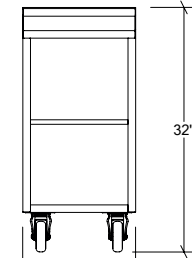

Specifications

| | |
|---------------------|-----------------------------|
| Collection: | LINE |
| Width: | 18" |
| Depth: | 28" |
| Material: | Stainless Steel 304 |
| Thickness: | 18 ga |
| Finish: | Brushed |
| Nbr doors / drawers | 1 |
| Hinges Position: | Right |
| Handle: | Standard |
| Installation: | Between cabinets |
| Packing dimensions: | 22 1/4" x 32 1/4" x 37 3/8" |

18" Cart & Cabinet 1 door
right hinges

Specifications

| | |
|---------------------|-----------------------------|
| Collection: | LINE |
| Width: | 18" |
| Depth: | 28" |
| Material: | Stainless Steel 304 |
| Thickness: | 18 ga |
| Finish: | Brushed |
| Nbr doors / drawers | 1 |
| Hinges Position: | Right |
| Handle: | Standard |
| Installation: | Between Cabinets |
| Packing dimensions: | 22 1/4" x 32 1/4" x 37 3/8" |