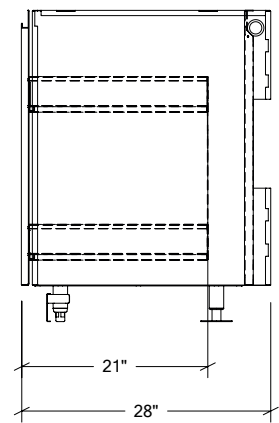

Specifications

| | |
|---------------------|-----------------------------|
| Collection: | LINE |
| Width: | 18" |
| Depth: | 28" |
| Material: | Stainless Steel 304 |
| Thickness: | 18 ga |
| Finish: | Brushed |
| Nbr doors / drawers | 1 |
| Hinges Position: | Right |
| Handle: | Standard |
| Installation: | Between cabinets |
| Packing dimensions: | 22 1/4" x 32 1/4" x 37 3/8" |

Available options

OUTDOOR KITCHEN CABINETS IN STAINLESS STEEL

HROK-STCC-800230 | LINE

12" Chef Cabinet Pull-Out Drawer

Specifications

| | |
|---------------------|-----------------------------|
| Collection: | LINE |
| Width: | 12" |
| Depth: | 28" |
| Material: | Stainless Steel 304 |
| Thickness: | 18 ga |
| Finish: | Brushed |
| Nbr doors / drawers | 1 |
| Hinges Position: | n/a |
| Handle: | Standard |
| Installation: | Between Cabinets |
| Packing dimensions: | 16 1/4" x 32 1/4" x 37 3/8" |