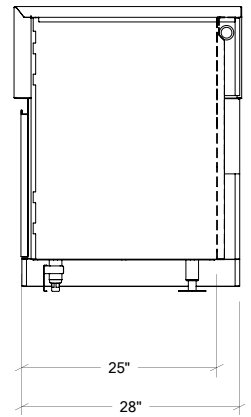

Available options

OUTDOOR KITCHEN CABINETS IN STAINLESS STEEL

HROK-SSSC-800211 | LINE

36" Sink Cabinet SocialCorner 2 doors

Specifications

| | |
|---------------------|-----------------------------|
| Collection: | LINE |
| Width: | 36" |
| Depth: | 28" |
| Material: | Stainless Steel 304 |
| Thickness: | 18 ga |
| Finish: | Brushed |
| Nbr doors / drawers | 2 |
| Hinges Position: | n/a |
| Handle: | Standard |
| Installation: | End |
| Packing dimensions: | 33 1/4" x 40 1/4" x 39 7/8" |