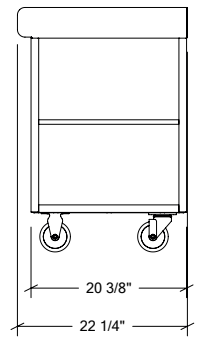

18" Cart & Cabinet 1 door
right hinges

Specifications

| | |
|---------------------|-----------------------------|
| Collection: | LINE |
| Width: | 18" |
| Depth: | 28" |
| Material: | Stainless Steel 304 |
| Thickness: | 18 ga |
| Finish: | Brushed |
| Nbr doors / drawers | 1 |
| Hinges Position: | Right |
| Handle: | Standard |
| Installation: | Between Cabinets |
| Packing dimensions: | 22 1/4" x 32 1/4" x 37 3/8" |