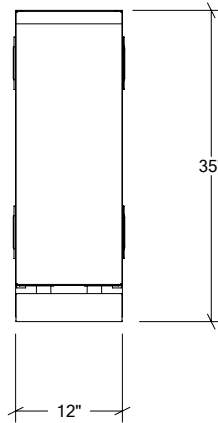

Specifications

| | |
|---------------------|-----------------------------|
| Collection: | LINE |
| Width: | 18" |
| Depth: | 28" |
| Material: | Stainless Steel 304 |
| Thickness: | 18 ga |
| Finish: | Brushed |
| Nbr doors / drawers | 1 |
| Hinges Position: | Right |
| Handle: | Standard |
| Installation: | Between cabinets |
| Packing dimensions: | 22 1/4" x 32 1/4" x 37 3/8" |

Available options

OUTDOOR KITCHEN CABINETS IN STAINLESS STEEL

HROK-STCC-800230 | LINE

12" Chef Cabinet Pull-Out Drawer

Specifications

| | |
|---------------------|-----------------------------|
| Collection: | LINE |
| Width: | 12" |
| Depth: | 28" |
| Material: | Stainless Steel 304 |
| Thickness: | 18 ga |
| Finish: | Brushed |
| Nbr doors / drawers | 1 |
| Hinges Position: | n/a |
| Handle: | Standard |
| Installation: | Between Cabinets |
| Packing dimensions: | 16 1/4" x 32 1/4" x 37 3/8" |