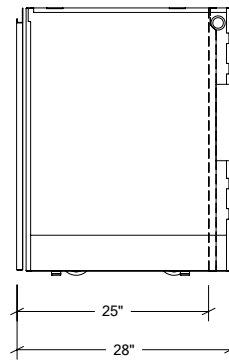

Specifications

| | |
|---------------------|-----------------------------|
| Collection: | LINE |
| Width: | 18" |
| Depth: | 28" |
| Material: | Stainless Steel 304 |
| Thickness: | 18 ga |
| Finish: | Brushed |
| Nbr doors / drawers | 1 |
| Hinges Position: | Right |
| Handle: | Standard |
| Installation: | Between cabinets |
| Packing dimensions: | 22 1/4" x 32 1/4" x 37 3/8" |

Available options

OUTDOOR KITCHEN CABINETS IN STAINLESS STEEL

HROK-STCC-800230 | LINE

12" Chef Cabinet Pull-Out Drawer

Specifications

| | |
|---------------------|-----------------------------|
| Collection: | LINE |
| Width: | 12" |
| Depth: | 28" |
| Material: | Stainless Steel 304 |
| Thickness: | 18 ga |
| Finish: | Brushed |
| Nbr doors / drawers | 1 |
| Hinges Position: | n/a |
| Handle: | Standard |
| Installation: | Between Cabinets |
| Packing dimensions: | 16 1/4" x 32 1/4" x 37 3/8" |

18" Cart & Cabinet 1 door
right hinges

Specifications

| | |
|---------------------|-----------------------------|
| Collection: | LINE |
| Width: | 18" |
| Depth: | 28" |
| Material: | Stainless Steel 304 |
| Thickness: | 18 ga |
| Finish: | Brushed |
| Nbr doors / drawers | 1 |
| Hinges Position: | Right |
| Handle: | Standard |
| Installation: | Between Cabinets |
| Packing dimensions: | 22 1/4" x 32 1/4" x 37 3/8" |