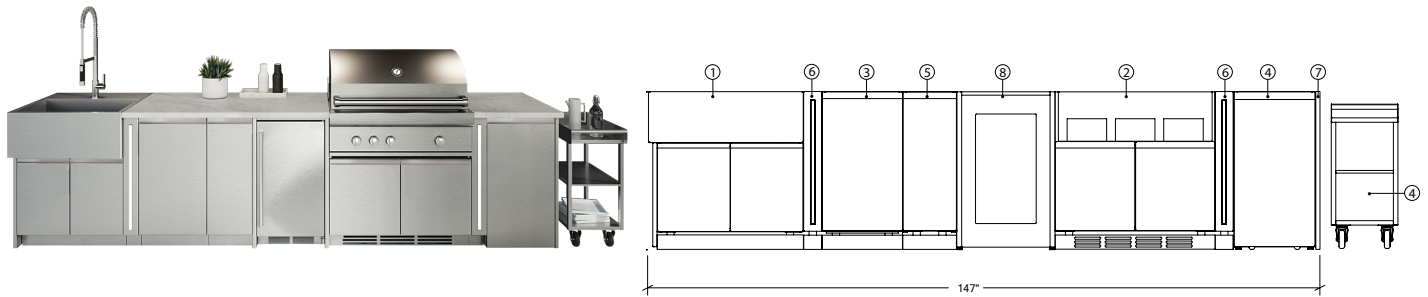

OUTDOOR KITCHEN CABINETS IN STAINLESS STEEL

HROK-KTC-805212 | LINE

Kit **REFINED Pro**

This set includes:

| ITEM | SKU | DESCRIPTION | QUANTITY |
|------|------------------|---------------------------------------|----------|
| 1 | HROK-SSSC-800211 | 36" Sink Cabinet SocialCorner 2 doors | 1 |
| 2 | HROK-GR-800215 | 36" Grill Base Cabinet 2 doors | 1 |
| 3 | HROK-ST1D-800219 | 18" Storage Cabinet 1 door | 1 |
| 4 | HROK-STTC-800229 | 18" Cart & Cabinet 1 door | 1 |
| 5 | HROK-STCC-800230 | 12" Chef Cabinet Pull-Out Drawer | 1 |
| 6 | HROK-LEDL-800037 | 4" Linear LED Lighting module | 2 |
| 7 | HROK-EFLR-800043 | 1" End Filler pannel left end | 1 |
| 8 | HROK-APP-800070 | 18" Appliance Cabinet | 1 |