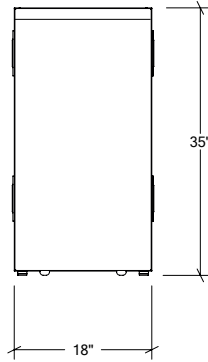

Specifications

| | |
|---------------------|-----------------------------|
| Collection: | LINE |
| Width: | 18" |
| Depth: | 28" |
| Material: | Stainless Steel 304 |
| Thickness: | 18 ga |
| Finish: | Brushed |
| Nbr doors / drawers | 1 |
| Hinges Position: | Right |
| Handle: | Standard |
| Installation: | Between cabinets |
| Packing dimensions: | 22 1/4" x 32 1/4" x 37 3/8" |

Available options

OUTDOOR KITCHEN CABINETS IN STAINLESS STEEL

HROK-STCC-800230 | LINE

12" Chef Cabinet Pull-Out Drawer

Specifications

| | |
|---------------------|-----------------------------|
| Collection: | LINE |
| Width: | 12" |
| Depth: | 28" |
| Material: | Stainless Steel 304 |
| Thickness: | 18 ga |
| Finish: | Brushed |
| Nbr doors / drawers | 1 |
| Hinges Position: | n/a |
| Handle: | Standard |
| Installation: | Between Cabinets |
| Packing dimensions: | 16 1/4" x 32 1/4" x 37 3/8" |

18" Cart & Cabinet 1 door
right hinges

Specifications

| | |
|---------------------|-----------------------------|
| Collection: | LINE |
| Width: | 18" |
| Depth: | 28" |
| Material: | Stainless Steel 304 |
| Thickness: | 18 ga |
| Finish: | Brushed |
| Nbr doors / drawers | 1 |
| Hinges Position: | Right |
| Handle: | Standard |
| Installation: | Between Cabinets |
| Packing dimensions: | 22 1/4" x 32 1/4" x 37 3/8" |