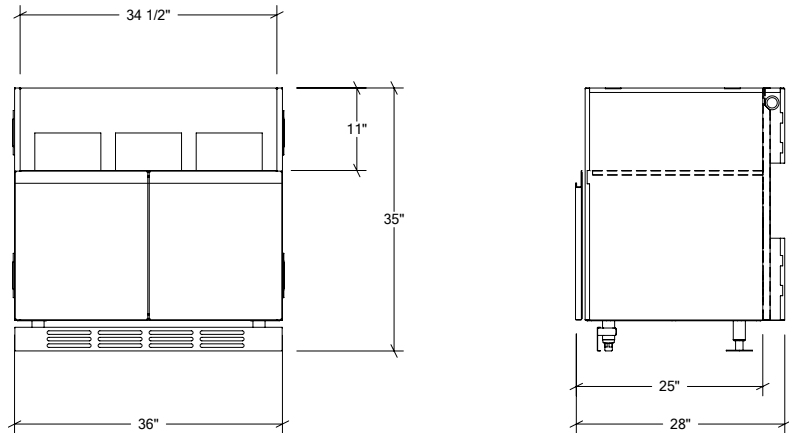

Available options

316

OUTDOOR KITCHEN CABINETS IN STAINLESS STEEL

HROK-GR-800215 | LINE

36" Grill Base Cabinet 2 doors

Specifications

| | |
|---------------------|-----------------------------|
| Collection: | LINE |
| Width: | 36" |
| Depth: | 28" |
| Material: | Stainless Steel 304 |
| Thickness: | 18 ga |
| Finish: | Brushed |
| Nbr doors / drawers | 2 |
| Hinges Position: | n/a |
| Handle: | Standard |
| Installation: | Between cabinets |
| Packing dimensions: | 32 1/4" x 40 1/4" x 37 3/8" |