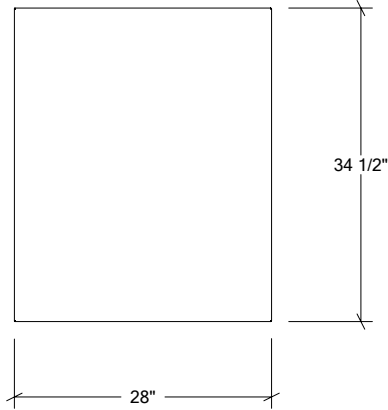

Available options

OUTDOOR KITCHEN CABINETS IN STAINLESS STEEL

HROK-EFLR-800043 | PURE

1" End Filler pannel
left

Specifications

| | |
|---------------------|---------------------|
| Collection: | PURE |
| Width: | 1" |
| Depth: | 28" |
| Material: | Stainless Steel 304 |
| Thickness: | 18 ga |
| Finish: | Brushed |
| Nbr doors / drawers | n/a |
| Hinges Position: | n/a |
| Handle: | n/a |
| Installation: | End |
| Packing dimensions: | 28" x 35" x 2 1/4" |