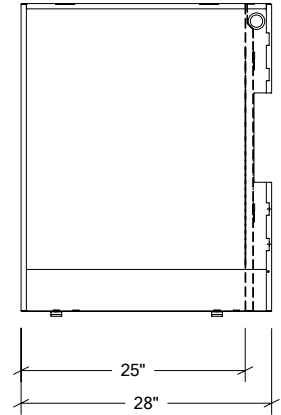

OUTDOOR KITCHEN CABINETS IN STAINLESS STEEL

HROK-APP-800070 | PURE

18" Appliance Cabinet (for 15" appliances)

Specifications

| | |
|----------------------------|---------------------|
| Collection: | PURE |
| Width: | 18" |
| Depth: | 28" |
| Material: | Stainless Steel 304 |
| Thickness: | 18 ga |
| Finish: | Brushed |
| Nbr doors / drawers Hinges | n/a |
| Position: | n/a |
| Handle: | n/a |
| Installation: | Between Cabinets |
| Packing dimensions: | 28" x 35" x 2 1/4" |
| Appliance compatible: | 15" |