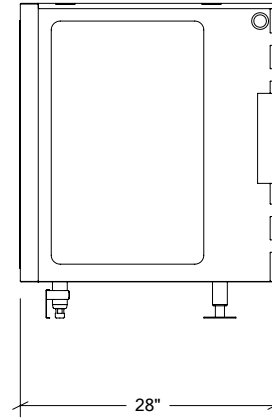

Available options

OUTDOOR KITCHEN CABINETS IN STAINLESS STEEL

HROK-LEDL-800037 | PURE

4" Linear LED Lighting module

Specifications

| | |
|---------------------|----------------------------|
| Collection: | PURE |
| Width: | 4" |
| Depth: | 28" |
| Material: | Stainless Steel 304 |
| Thickness: | 18 ga |
| Finish: | Brushed |
| Nbr doors / drawers | n/a |
| Hinges Position: | n/a |
| Handle: | n/a |
| Installation: | Between Cabinets |
| Packing dimensions: | 31 1/8" x 36 1/8" x 8 1/8" |