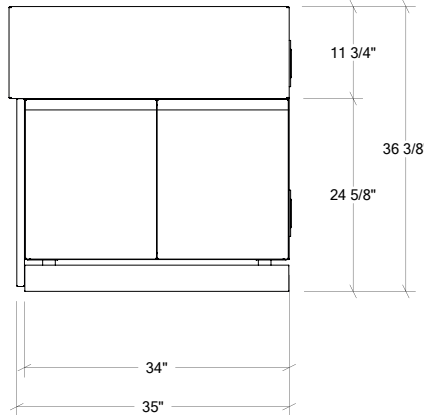

Available options

OUTDOOR KITCHEN CABINETS IN STAINLESS STEEL

HROK-LEDL-800037 | PURE

4" Linear LED Lighting module

Specifications

| | |
|---------------------|----------------------------|
| Collection: | PURE |
| Width: | 4" |
| Depth: | 28" |
| Material: | Stainless Steel 304 |
| Thickness: | 18 ga |
| Finish: | Brushed |
| Nbr doors / drawers | n/a |
| Hinges Position: | n/a |
| Handle: | n/a |
| Installation: | Between Cabinets |
| Packing dimensions: | 31 1/8" x 36 1/8" x 8 1/8" |

Available options

OUTDOOR KITCHEN CABINETS IN STAINLESS STEEL

HROK-SSSC-800211 | LINE

36" Sink Cabinet SocialCorner 2 doors

Specifications

| | |
|---------------------|-----------------------------|
| Collection: | LINE |
| Width: | 36" |
| Depth: | 28" |
| Material: | Stainless Steel 304 |
| Thickness: | 18 ga |
| Finish: | Brushed |
| Nbr doors / drawers | 2 |
| Hinges Position: | n/a |
| Handle: | Standard |
| Installation: | End |
| Packing dimensions: | 33 1/4" x 40 1/4" x 39 7/8" |

Specifications

| | |
|---------------------|-----------------------------|
| Collection: | LINE |
| Width: | 18" |
| Depth: | 28" |
| Material: | Stainless Steel 304 |
| Thickness: | 18 ga |
| Finish: | Brushed |
| Nbr doors / drawers | 1 |
| Hinges Position: | Right |
| Handle: | Standard |
| Installation: | Between cabinets |
| Packing dimensions: | 22 1/4" x 32 1/4" x 37 3/8" |