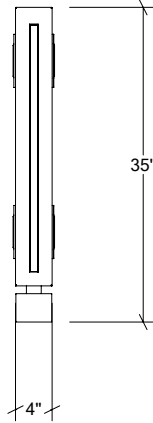

Available options

316

OUTDOOR KITCHEN CABINETS IN STAINLESS STEEL

HROK-GR-800215 | LINE

36" Grill Base Cabinet 2 doors

Specifications

| | |
|---------------------|-----------------------------|
| Collection: | LINE |
| Width: | 36" |
| Depth: | 28" |
| Material: | Stainless Steel 304 |
| Thickness: | 18 ga |
| Finish: | Brushed |
| Nbr doors / drawers | 2 |
| Hinges Position: | n/a |
| Handle: | Standard |
| Installation: | Between cabinets |
| Packing dimensions: | 32 1/4" x 40 1/4" x 37 3/8" |

Available options

OUTDOOR KITCHEN CABINETS IN STAINLESS STEEL

HROK-LEDL-800037 | PURE

4" Linear LED Lighting module

Specifications

| | |
|---------------------|----------------------------|
| Collection: | PURE |
| Width: | 4" |
| Depth: | 28" |
| Material: | Stainless Steel 304 |
| Thickness: | 18 ga |
| Finish: | Brushed |
| Nbr doors / drawers | n/a |
| Hinges Position: | n/a |
| Handle: | n/a |
| Installation: | Between Cabinets |
| Packing dimensions: | 31 1/8" x 36 1/8" x 8 1/8" |