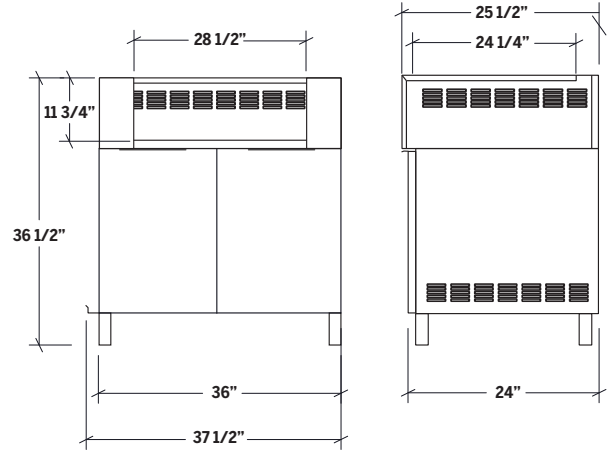

STAINLESS STEEL CABINETS

HR-ESKGR36HW30-N | ESSENCE

SELF-STANDING GAS GRILL BASE CABINET FOR WOLF OG30

Specifications

Collection	Nature
Width	36"
Depth	25 1/2"
Material	Stainless Steel 304
Thickness	18 ga
Finish	Brushed
Nbr doors / drawers	2
Hinges Position	0
Handle	N/A
Installation	Self-Standing

Recommended accessories

Tank base sliding base	HR-ESACC-N
------------------------	------------

Features

- Base cabinet and stand set compatible with 30" WOLF grill model OG30.
- Construction with knock-outs giving access under cabinets for easy plumbing and electric installation (if necessary).
- Modular system to optimize space and create a personalized outdoor kitchen area.
- Optimal air circulation from back, bottom and sides of the cabinet.
- Self-standing cabinet finished on all 4 sides providing flexible placement in island kitchen style or simply leaned against a wall.
- ESSENCE collection cabinets for a refined and unified look. Elegant brushed finish that matches grills and appliances.
- Superior corrosion resistance thanks to commercial grade 18 gauge 304 (18/10) stainless steel.
- Environmentally friendly product made with 100% recyclable stainless steel.
- Modules are delivered fully assembled.
- Proudly designed and made by hand in Canada.
- **WARNING** : Refer to the manufacturer's documentation to confirm the recommended clearance for installing the grill in a covered environment or near surfaces.