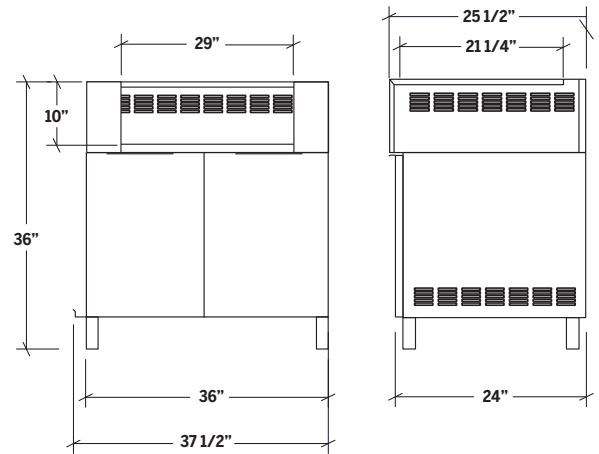

## HR-ESKGR36HLXS-N | ESSENCE

SELF-STANDING GAS GRILL BASE CABINET FOR LYNX SEDONA L500

### Specifications

Collection	Nature
Width	36"
Depth	25 1/2"
Material	Stainless Steel 304
Thickness	18 ga
Finish	Brushed
Nbr doors / drawers	2
Hinges Position	0
Handle	N/A
Installation	Self-Standing