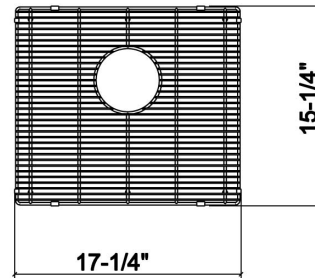

200905 | GRID

STAINLESS STEEL SINK ACCESSORY

Specifications

Model	200905
Collection	Grid
Compatible bowl dimension	18" x 16"
Overall dimensions	17 1/2" x 15 3/8" x 1 1/4"

Features

- Fits UrbanEdge, J7 and J18 collection sinks
- Ideal for rinsing or draining food, or simply protecting the sink surface from scratching
- Rubber-tipped footings for better stability and protection
- Rubber protectors on all corners to protect from scratching bowl sides
- Corrosion resistant and 304 series stainless steel (18/10)