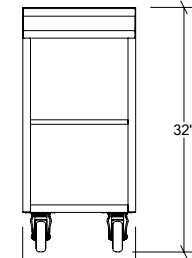

OUTDOOR KITCHEN CABINETS IN STAINLESS STEEL

HROK-STTC-800229 | LINE

18" Cart & Cabinet 1 door
right hinges

Specifications

Collection:	LINE
Width:	18"
Depth:	28"
Material:	Stainless Steel 304
Thickness:	18 ga
Finish:	Brushed
Nbr doors / drawers	1
Hinges Position:	Right
Handle:	Standard
Installation:	Between Cabinets
Packing dimensions:	22 1/4" x 32 1/4" x 37 3/8"