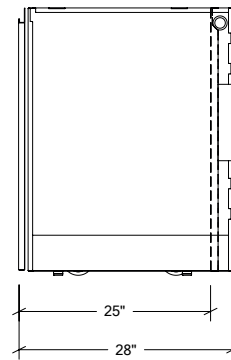

OUTDOOR KITCHEN CABINETS IN STAINLESS STEEL

HROK-STTC-800229 | LINE

18" Cart & Cabinet 1 door
right hinges

Specifications

Collection:	LINE
Width:	18"
Depth:	28"
Material:	Stainless Steel 304
Thickness:	18 ga
Finish:	Brushed
Nbr doors / drawers	1
Hinges Position:	Right
Handle:	Standard
Installation:	Between Cabinets
Packing dimensions:	22 1/4" x 32 1/4" x 37 3/8"