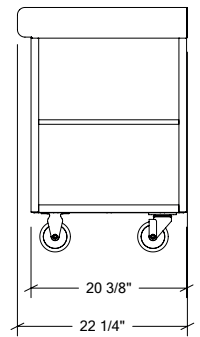

OUTDOOR KITCHEN CABINETS IN STAINLESS STEEL

HROK-STTC-800229 | LINE

18" Cart & Cabinet 1 door
right hinges

Specifications

Collection:	LINE
Width:	18"
Depth:	28"
Material:	Stainless Steel 304
Thickness:	18 ga
Finish:	Brushed
Nbr doors / drawers	1
Hinges Position:	Right
Handle:	Standard
Installation:	Between Cabinets
Packing dimensions:	22 1/4" x 32 1/4" x 37 3/8"

Recommended accessories

3" Multifunction tray long	HROK-ACC-805002
7" Multifunction tray long	HROK-ACC-805003
3" Multifunction tray short	HROK-ACC-805004
Bottle Holder	HROK-ACC-805006
Leather Drawer mat	HROK-ACC-805008