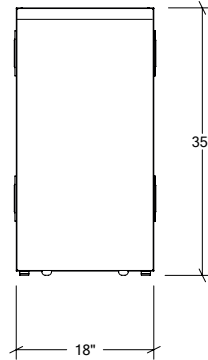

OUTDOOR KITCHEN CABINETS IN STAINLESS STEEL

HROK-STTC-800229 | LINE

18" Cart & Cabinet 1 door
right hinges

Specifications

Collection:	LINE
Width:	18"
Depth:	28"
Material:	Stainless Steel 304
Thickness:	18 ga
Finish:	Brushed
Nbr doors / drawers	1
Hinges Position:	Right
Handle:	Standard
Installation:	Between Cabinets
Packing dimensions:	22 1/4" x 32 1/4" x 37 3/8"