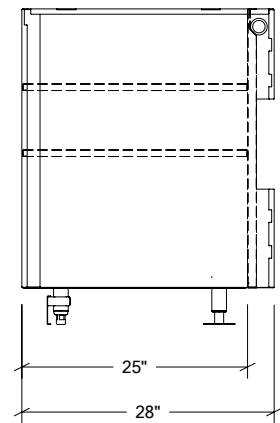

# HROK-STOM-800021

18" Open Shelves Cabinet  
open facade

## Specifications

Width:	18"
Depth:	28"
Material:	Stainless Steel 304
Thickness:	18 ga
Finish:	Brushed
Nbr doors / drawers	n/a
Hinges Position:	n/a
Handle:	n/a
Installation:	Between cabinets
Packing dimensions:	22 1/4" x 32 1/4" x 37 3/8"