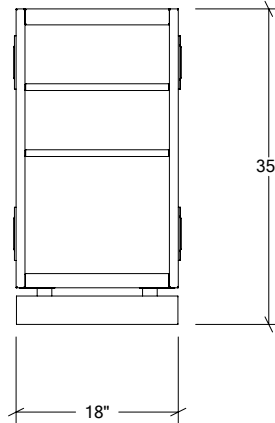

# HROK-STOM-800021

18" Open Shelves Cabinet  
open facade

## Specifications

Width:	18"
Depth:	28"
Material:	Stainless Steel 304
Thickness:	18 ga
Finish:	Brushed
Nbr doors / drawers	n/a
Hinges Position:	n/a
Handle:	n/a
Installation:	Between cabinets
Packing dimensions:	22 1/4" x 32 1/4" x 37 3/8"