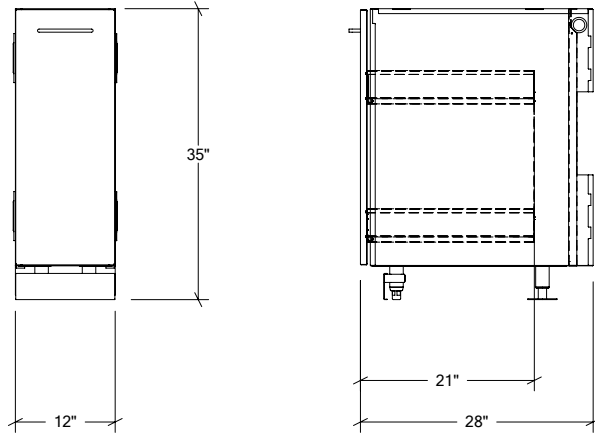

# HROK-STCC-800030 | PURE

12" Chef Cabinet Pull-Out Drawer

## Specifications

Collection:	PURE
Width:	12"
Depth:	28"
Material:	Stainless Steel 304
Thickness:	18 ga
Finish:	Brushed
Nbr doors / drawers	1
Hinges Position:	n/a
Handle:	Standard
Installation:	Between Cabinets
Packing dimensions:	16 1/4" x 32 1/4" x 37 3/8"