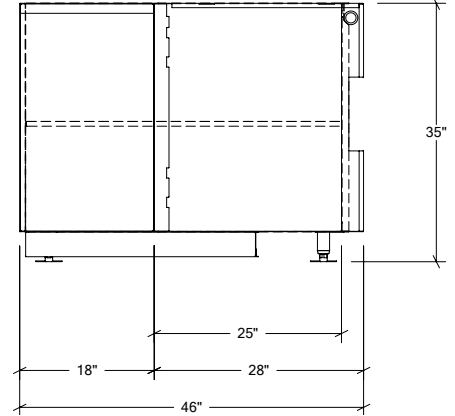

## HROK-STC-800226 | LINE

18" Corner Storage Cabinet 1 door  
left hinges

### Specifications

Collection:	LINE
Width:	46"
Depth:	31 1/8"
Material:	Stainless Steel 304
Thickness:	18 ga
Finish:	Brushed
Nbr doors / drawers	1
Hinges Position:	Left
Handle:	Standard
Installation:	Corner Between Cabinets
Packing dimensions:	35 1/4" x 50 1/4" x 37 3/8"