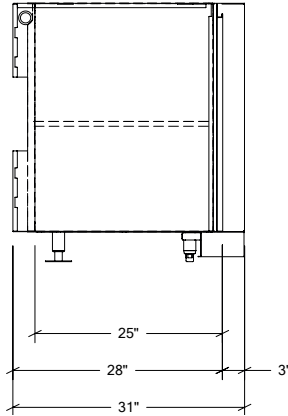

## HROK-STC-800226 | LINE

18" Corner Storage Cabinet 1 door  
left hinges

### Specifications

Collection:	LINE
Width:	46"
Depth:	31 1/8"
Material:	Stainless Steel 304
Thickness:	18 ga
Finish:	Brushed
Nbr doors / drawers	1
Hinges Position:	Left
Handle:	Standard
Installation:	Corner Between Cabinets
Packing dimensions:	35 1/4" x 50 1/4" x 37 3/8"