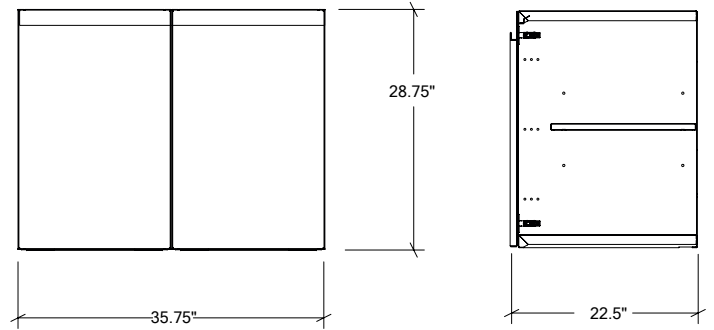

OUTDOOR KITCHEN INSERTS IN STAINLESS STEEL

HROK-ST-806228 | LINE

36" Built-in Double Doors

Specifications

Collection:	LINE
Material:	Stainless Steel 304
Thickness:	18 ga
Finish:	Brushed
Nbr doors / drawers	2
Hinges Position:	n/a
Installation:	Flush
Cut-out dimensions:	36"L x 29"H x 22 1/2"P
Overall dimensions:	35 3/4"L x 28 3/4"H x 22 1/2"P