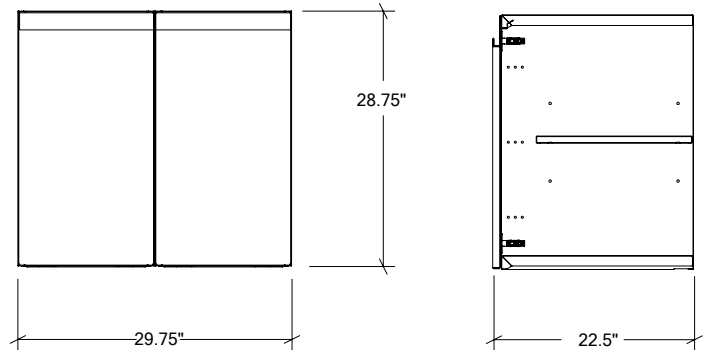

OUTDOOR KITCHEN INSERTS IN STAINLESS STEEL

HROK-ST-806227 | LINE

30" Built-in Double Doors

Specifications

Collection:	LINE
Material:	Stainless Steel 304
Thickness:	18 ga
Finish:	Brushed
Nbr doors / drawers	2
Hinges Position:	n/a
Installation:	Flush
Cut-out dimensions:	30" L x 29" H x 22 1/2" P
Overall dimensions:	29 3/4" L x 28 3/4" H x 22 1/2" P