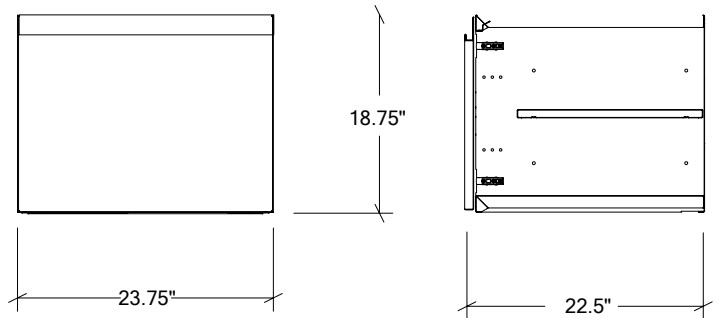

## HROK-ST-806217 | LINE

24" Built-in Mid-height Single Door  
left hinges

### Specifications

|                     |                                |
|---------------------|--------------------------------|
| Collection:         | LINE                           |
| Material:           | Stainless Steel 304            |
| Thickness:          | 18 ga                          |
| Finish:             | Brushed                        |
| Nbr doors / drawers | 1                              |
| Hinges Position:    | Left                           |
| Installation:       | Flush                          |
| Cut-out dimensions: | 24"L x 19"H x 22 1/2"P         |
| Overall dimensions: | 23 3/4"L x 18 3/4"H x 22 1/2"P |