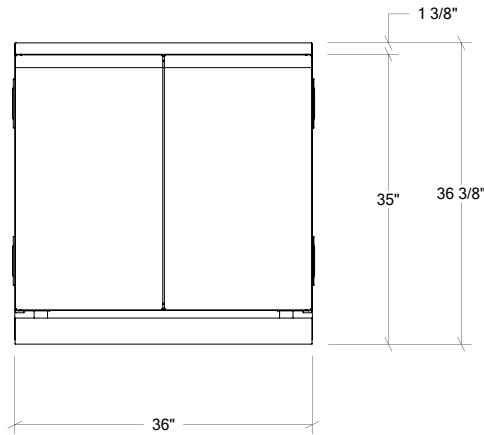

### Specifications

Collection:	LINE
Width:	36"
Depth:	28"
Material:	Stainless Steel 304 / Walnut
Thickness:	18 ga
Finish:	Brushed / Walnut
Nbr doors / drawers	2
Hinges Position:	n/a
Handle:	Standard
Installation:	Between cabinets
Packing dimensions:	32 1/4" x 40 1/4" x 39 7/8"