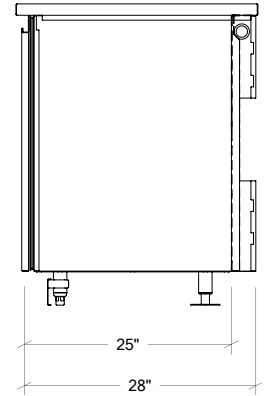

### Specifications

Collection:	LINE
Width:	36"
Depth:	28"
Material:	Stainless Steel 304 / Walnut
Thickness:	18 ga
Finish:	Brushed / Walnut
Nbr doors / drawers	2
Hinges Position:	n/a
Handle:	Standard
Installation:	Between cabinets
Packing dimensions:	32 1/4" x 40 1/4" x 39 7/8"