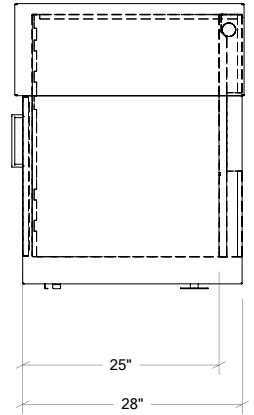

OUTDOOR KITCHEN CABINETS IN STAINLESS STEEL

HROK-SSSC-800212 | LINE

36" Sink Cabinet SocialCorner 2 doors

Specifications

Collection:	LINE
Width:	36"
Depth:	28"
Material:	Stainless Steel 304
Thickness:	18 ga
Finish:	Brushed
Nbr doors / drawers	2
Hinges Position:	n/a
Handle:	Standard
Installation:	End
Packing dimensions:	33 1/4" x 40 1/4" x 39 7/8"