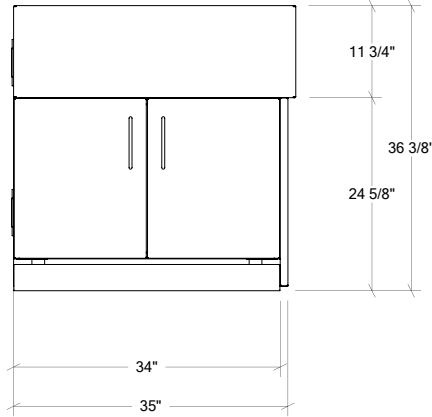

OUTDOOR KITCHEN CABINETS IN STAINLESS STEEL

HROK-SSSC-800212 | LINE

36" Sink Cabinet SocialCorner 2 doors

Specifications

Collection:	LINE
Width:	36"
Depth:	28"
Material:	Stainless Steel 304
Thickness:	18 ga
Finish:	Brushed
Nbr doors / drawers	2
Hinges Position:	n/a
Handle:	Standard
Installation:	End
Packing dimensions:	33 1/4" x 40 1/4" x 39 7/8"