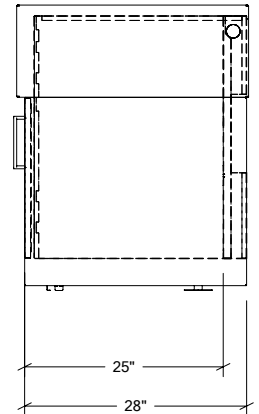

## HROK-SSSC-800066 | PURE

30" Sink Cabinet SocialCorner 2 doors

### Specifications

Collection:	PURE
Width:	30"
Depth:	28"
Material:	Stainless Steel 304
Thickness:	18 ga
Finish:	Brushed
Nbr doors / drawers	2
Hinges Position:	n/a
Handle:	Standard
Installation:	End
Packing dimensions:	32 1/4" x 34 1/4" x 37 3/8"