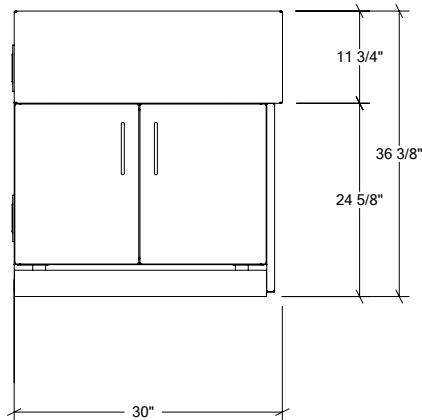

## HROK-SSSC-800066 | PURE

30" Sink Cabinet SocialCorner 2 doors

### Specifications

Collection:	PURE
Width:	30"
Depth:	28"
Material:	Stainless Steel 304
Thickness:	18 ga
Finish:	Brushed
Nbr doors / drawers	2
Hinges Position:	n/a
Handle:	Standard
Installation:	End
Packing dimensions:	32 1/4" x 34 1/4" x 37 3/8"