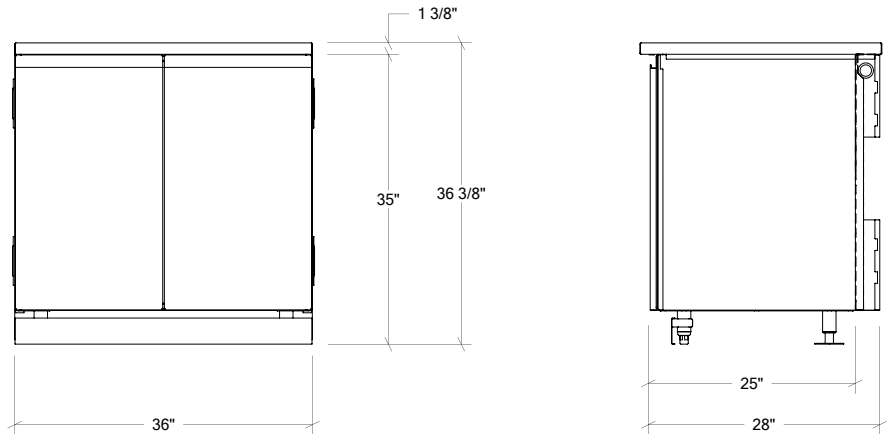

OUTDOOR KITCHEN CABINETS IN STAINLESS STEEL

HROK-SSBR-800277 | LINE

36" Bar station 2 full doors

Specifications

Collection:	LINE
Width:	36"
Depth:	28"
Material:	Stainless Steel 304
Thickness:	18 ga
Finish:	Brushed
Nbr doors / drawers	2
Hinges Position:	n/a
Handle:	Standard
Installation:	Between cabinets
Packing dimensions:	40 1/4" x 39 7/8" x 32 1/4"