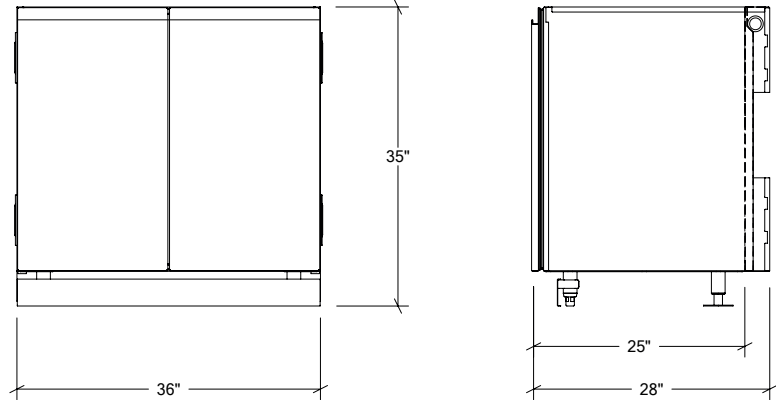

OUTDOOR KITCHEN CABINETS IN STAINLESS STEEL

HROK-SB-800213 | LINE

36" Sink Base Cabinet 2 doors

Specifications

Collection:	LINE
Width:	36"
Depth:	28"
Material:	Stainless Steel 304
Thickness:	18 ga
Finish:	Brushed
Nbr doors / drawers	2
Hinges Position:	n/a
Handle:	Standard
Installation:	Between cabinets
Packing dimensions:	32 1/4" x 40 1/4" x 37 3/8"