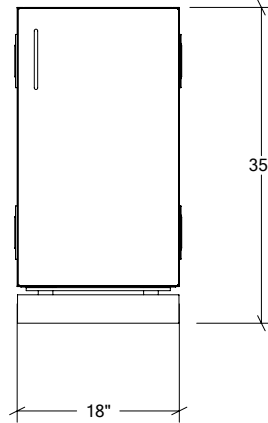

OUTDOOR KITCHEN CABINETS IN STAINLESS STEEL

HROK-SB-800006 | PURE

18" Sink base Cabinet 1 door
right hinges

Specifications

Collection:	PURE
Width:	18"
Depth:	28"
Material:	Stainless Steel 304
Thickness:	18 ga
Finish:	Brushed
Nbr doors / drawers	1
Hinges Position:	Right
Handle:	Standard
Installation:	Between cabinets
Packing dimensions:	22 1/4" x 32 1/4" x 37 3/8"