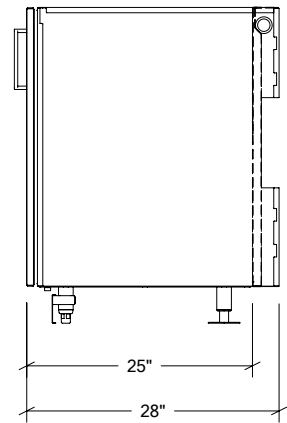

OUTDOOR KITCHEN CABINETS IN STAINLESS STEEL

HROK-SB-800006 | PURE

18" Sink base Cabinet 1 door
right hinges

Specifications

Collection:	PURE
Width:	18"
Depth:	28"
Material:	Stainless Steel 304
Thickness:	18 ga
Finish:	Brushed
Nbr doors / drawers	1
Hinges Position:	Right
Handle:	Standard
Installation:	Between cabinets
Packing dimensions:	22 1/4" x 32 1/4" x 37 3/8"