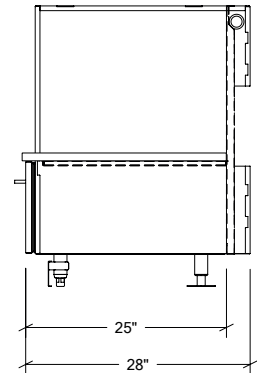

OUTDOOR KITCHEN CABINETS IN STAINLESS STEEL

HROK-GRC-800079 | PURE

30" Ceramic Grill Base Cabinet Low Shelf

Specifications

Collection:	PURE
Width:	30"
Depth:	28"
Material:	Stainless Steel 304
Thickness:	18 ga
Finish:	Brushed
Nbr doors / drawers	1
Hinges Position:	n/a
Handle:	Standard
Installation:	Between cabinets
Packing dimensions:	34 1/4" x 39 7/8" x 32 1/4"