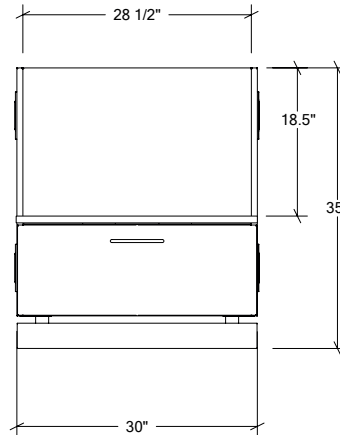

OUTDOOR KITCHEN CABINETS IN STAINLESS STEEL

HROK-GRC-800079 | PURE

30" Ceramic Grill Base Cabinet Low Shelf

Specifications

Collection:	PURE
Width:	30"
Depth:	28"
Material:	Stainless Steel 304
Thickness:	18 ga
Finish:	Brushed
Nbr doors / drawers	1
Hinges Position:	n/a
Handle:	Standard
Installation:	Between cabinets
Packing dimensions:	34 1/4" x 39 7/8" x 32 1/4"