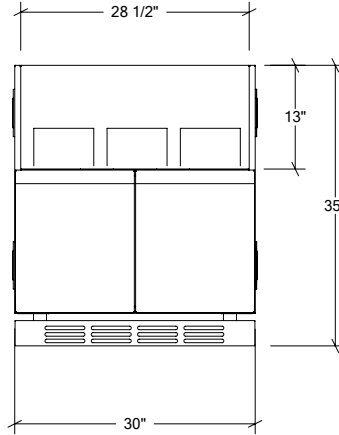

## HROK-GR-800278 | LINE

30" Grill Base Cabinet 2 doors

### Specifications

Collection:	LINE
Width:	30"
Depth:	28"
Material:	Stainless Steel 304
Thickness:	18 ga
Finish:	Brushed
Nbr doors / drawers	2
Hinges Position:	n/a
Handle:	Standard
Installation:	Between cabinets
Packing dimensions:	34 1/4" x 37 3/8" x 32 1/4"