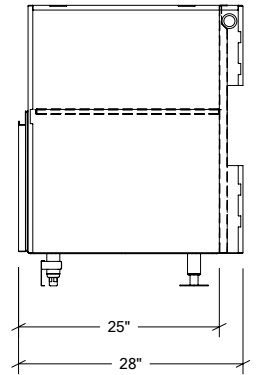

## HROK-GR-800278 | LINE

30" Grill Base Cabinet 2 doors

### Specifications

Collection:	LINE
Width:	30"
Depth:	28"
Material:	Stainless Steel 304
Thickness:	18 ga
Finish:	Brushed
Nbr doors / drawers	2
Hinges Position:	n/a
Handle:	Standard
Installation:	Between cabinets
Packing dimensions:	34 1/4" x 37 3/8" x 32 1/4"