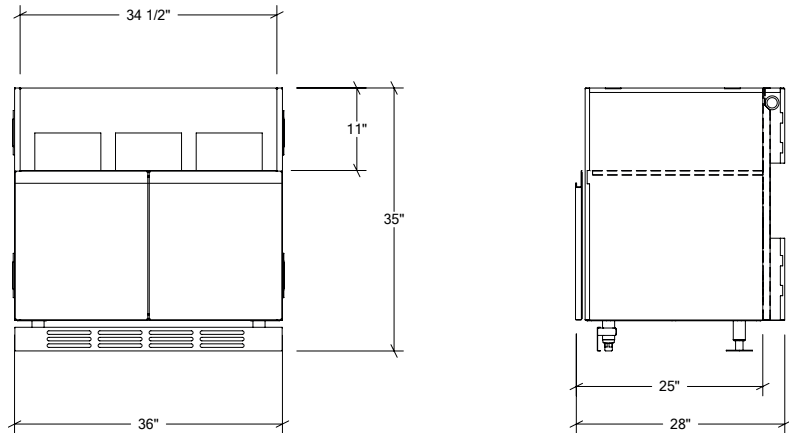

## HROK-GR-800215 | LINE

36" Grill Base Cabinet 2 doors

### Specifications

Collection:	LINE
Width:	36"
Depth:	28"
Material:	Stainless Steel 304
Thickness:	18 ga
Finish:	Brushed
Nbr doors / drawers	2
Hinges Position:	n/a
Handle:	Standard
Installation:	Between cabinets
Packing dimensions:	32 1/4" x 40 1/4" x 37 3/8"