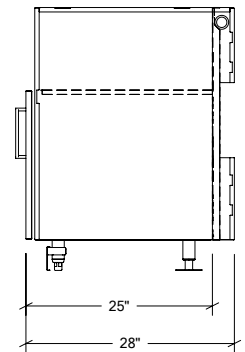

## HROK-GR-800059 | PURE

15" Grill Base Cabinet 1 door  
left hinges

Fillers are adapted to the dimension of your burner

### Specifications

Collection:	PURE
Width:	15"
Depth:	28"
Material:	Stainless Steel 304
Thickness:	18 ga
Finish:	Brushed
Nbr doors / drawers	1
Hinges Position:	left
Handle:	Standard
Installation:	Between cabinets
Packing dimensions:	19 1/4" x 32 1/4" x 40 1/4"