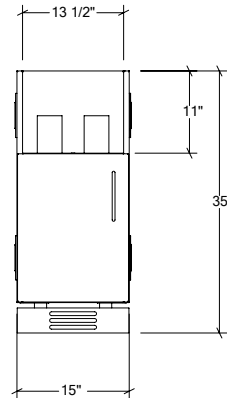

## HROK-GR-800059 | PURE

15" Grill Base Cabinet 1 door  
left hinges

Fillers are adapted to the dimension of your burner

### Specifications

Collection:	PURE
Width:	15"
Depth:	28"
Material:	Stainless Steel 304
Thickness:	18 ga
Finish:	Brushed
Nbr doors / drawers	1
Hinges Position:	left
Handle:	Standard
Installation:	Between cabinets
Packing dimensions:	19 1/4" x 32 1/4" x 40 1/4"