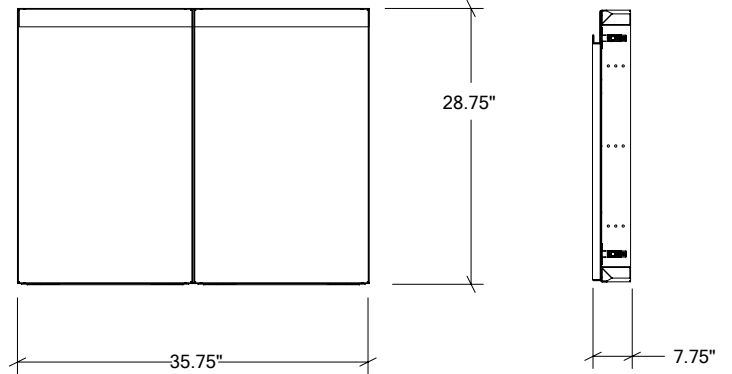

OUTDOOR KITCHEN INSERTS IN STAINLESS STEEL

HROK-ACF-806214 | LINE

36" Built-in Access Double Doors

Specifications

Collection:	LINE
Material:	Stainless Steel 304
Thickness:	18 ga
Finish:	Brushed
Nbr doors / drawers	2
Hinges Position:	n/a
Installation:	Flush
Cut-out dimensions:	36"L x 29"H x 7 3/4"P
Overall dimensions:	35 3/4"L x 28 3/4"H x 7 3/4"P