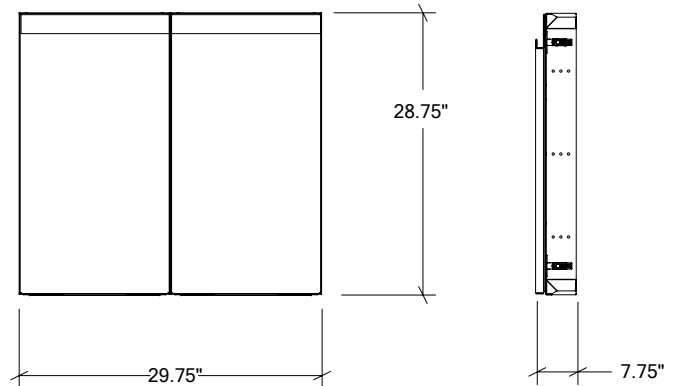

OUTDOOR KITCHEN INSERTS IN STAINLESS STEEL

HROK-ACF-806213 | LINE

30" Built-in Access Double Doors

Specifications

Collection:	LINE
Material:	Stainless Steel 304
Thickness:	18 ga
Finish:	Brushed
Nbr doors / drawers	2
Hinges Position:	n/a
Installation:	Flush
Cut-out dimensions:	30"L x 29"H x 7 3/4"P
Overall dimensions:	29 3/4"L x 28 3/4"H x 7 3/4"P