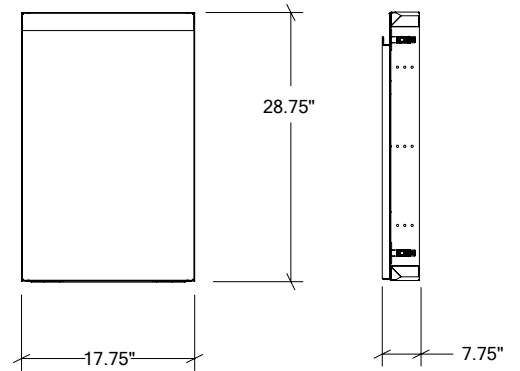

## HROK-ACF-806209 | LINE

18" Built-in Access Single Door  
left hinges

### Specifications

Collection:	LINE
Material:	Stainless Steel 304
Thickness:	18 ga
Finish:	Brushed
Nbr doors / drawers	1
Hinges Position:	Left
Installation:	Flush
Cut-out dimensions:	18" L x 29" H x 7 3/4" P
Overall dimensions:	17 3/4" L x 28 3/4" H x 7 3/4" P