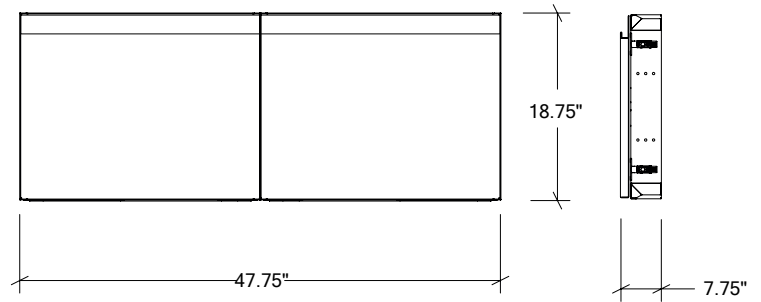

## HROK-ACF-806208 | LINE

48" Built-in Access Double Doors Mid-Height

### Specifications

Collection:	LINE
Material:	Stainless Steel 304
Thickness:	18 ga
Finish:	Brushed
Nbr doors / drawers	2
Hinges Position:	n/a
Installation:	Flush
Cut-out dimensions:	48"L x 19"H x 7 3/4"P
Overall dimensions:	47 3/4"L x 18 3/4"H x 7 3/4"P