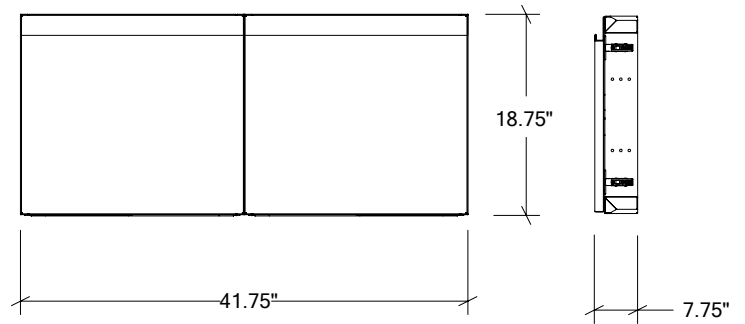

OUTDOOR KITCHEN INSERTS IN STAINLESS STEEL

HROK-ACF-806207 | LINE

42" Built-in Access Double Doors Mid-Height

Specifications

Collection:	LINE
Material:	Stainless Steel 304
Thickness:	18 ga
Finish:	Brushed
Nbr doors / drawers	2
Hinges Position:	n/a
Installation:	Flush
Cut-out dimensions:	42"L x 19"H x 7 3/4"P
Overall dimensions:	41 3/4"L x 18 3/4"H x 7 3/4"P